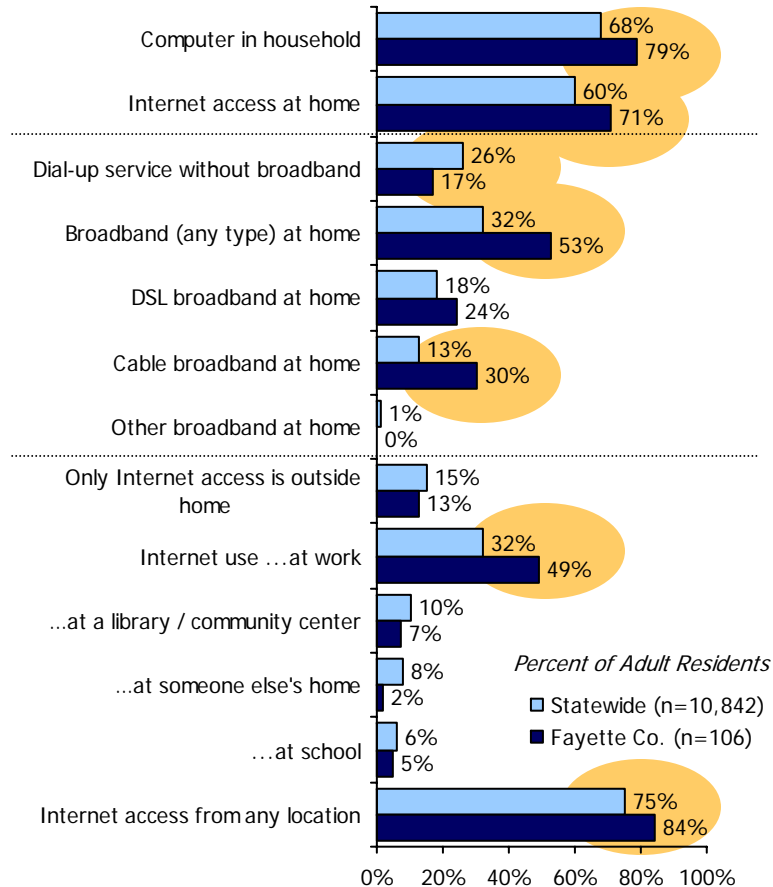

**Internet & Broadband Use in Kentucky
Fayette County Results from the
2005 County Level Technology Assessment Study**

Technology Use & Barriers: Fayette County

Technology Adoption & Use

Barriers to Internet & Broadband

Source: 2005 ConnectKY Technology Assessment Study. Statistically significant differences (z-test at 95% confidence level) between the two groups are highlighted.
 Note: Barriers to obtaining Internet and broadband use are rebased to show as a percent of all adults.

Uses for the Internet: Fayette County

Source: 2005 ConnectKY Technology Assessment Study.
 Statistically significant differences (z-test at 95% confidence level) between the two groups are highlighted.