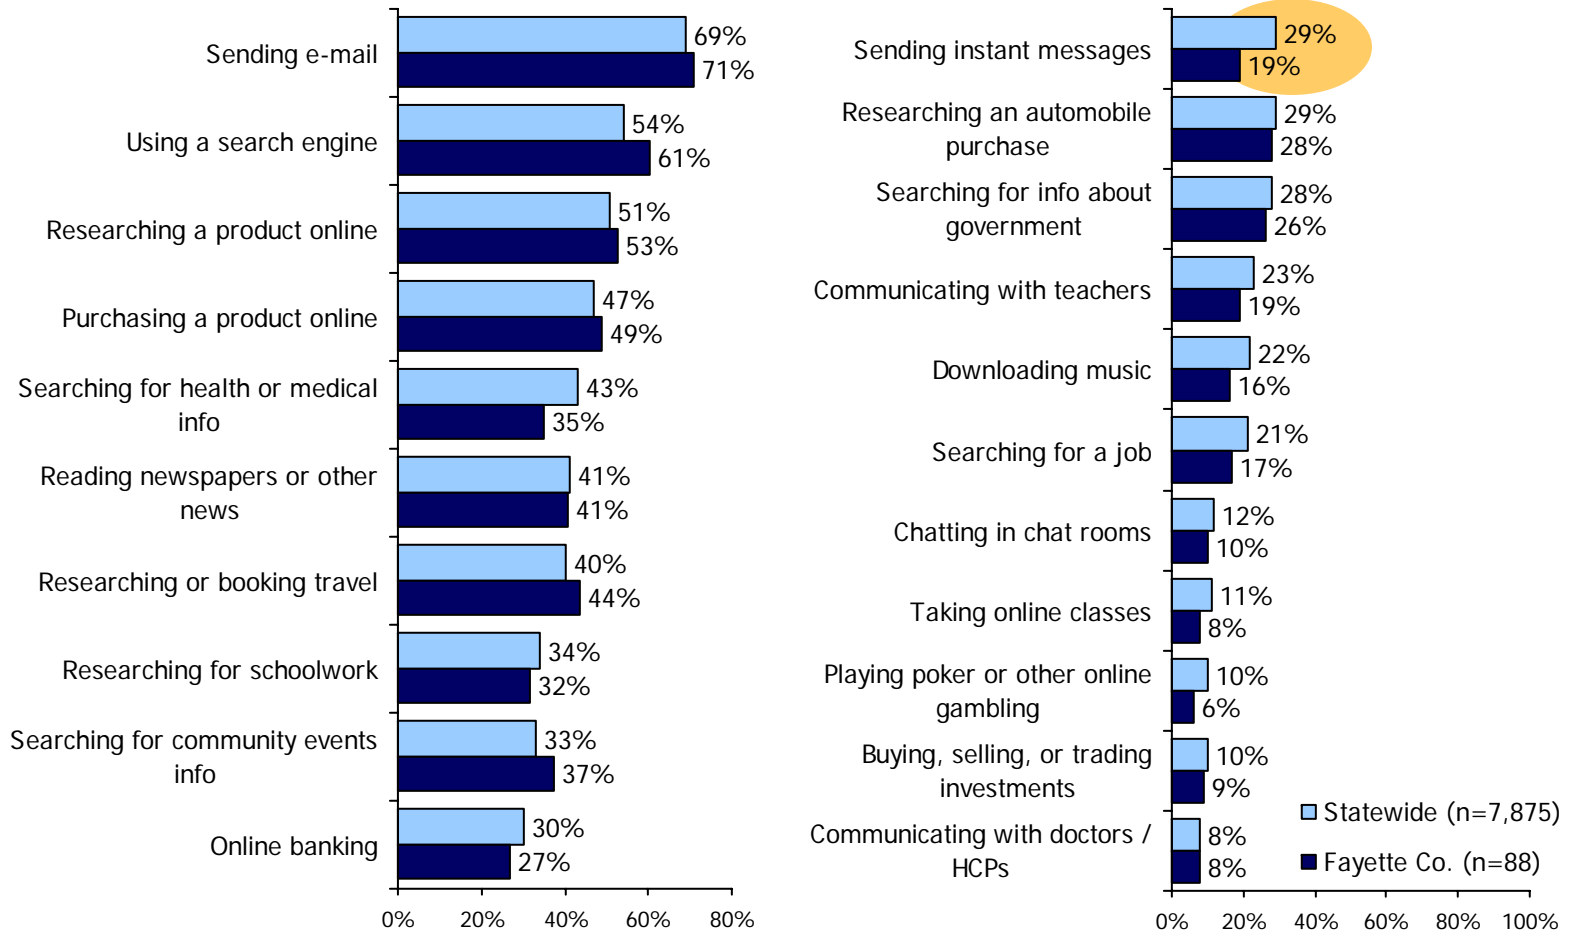

**Internet & Broadband Use in Kentucky
Fayette County Results from the
2005 County Level Technology Assessment Study**

Technology Use & Barriers: Fayette County

Technology Adoption & Use

Barriers to Internet & Broadband

Source: 2005 ConnectKY Technology Assessment Study. Statistically significant differences (z-test at 95% confidence level) between the two groups are highlighted.
 Note: Barriers to obtaining Internet and broadband use are rebased to show as a percent of all adults.

Uses for the Internet: Fayette County

Source: 2005 ConnectKY Technology Assessment Study.
 Statistically significant differences (z-test at 95% confidence level) between the two groups are highlighted.