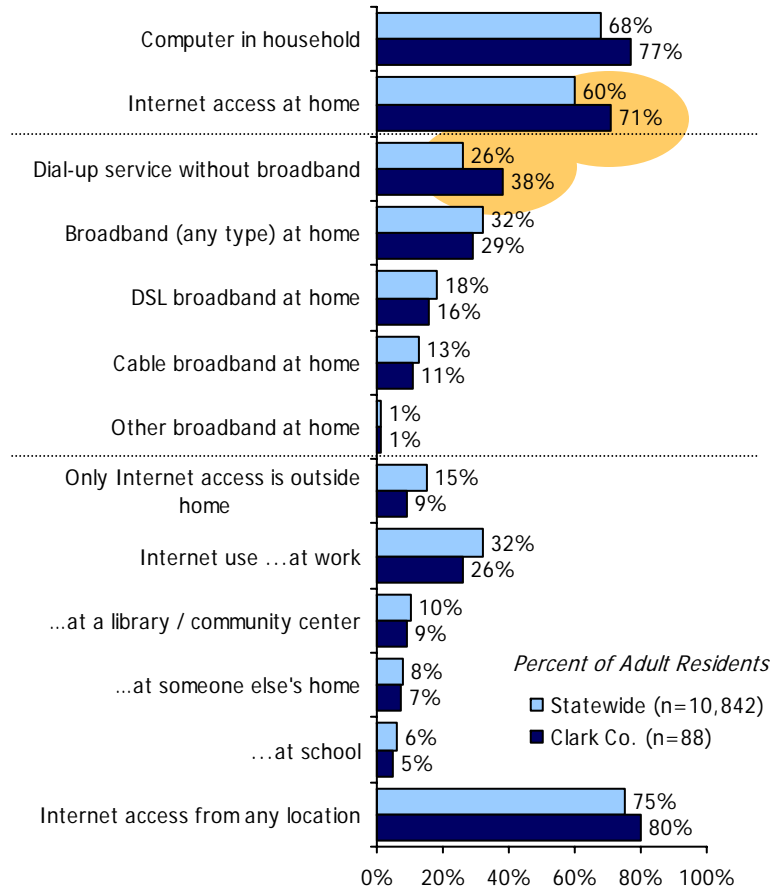

**Internet & Broadband Use in Kentucky
Clark County Results from the
2005 County Level Technology Assessment Study**

Technology Use & Barriers: Clark County

Technology Adoption & Use

Barriers to Internet & Broadband

Source: 2005 ConnectKY Technology Assessment Study. Statistically significant differences (z-test at 95% confidence level) between the two groups are highlighted.
 Note: Barriers to obtaining Internet and broadband use are rebased to show as a percent of all adults.