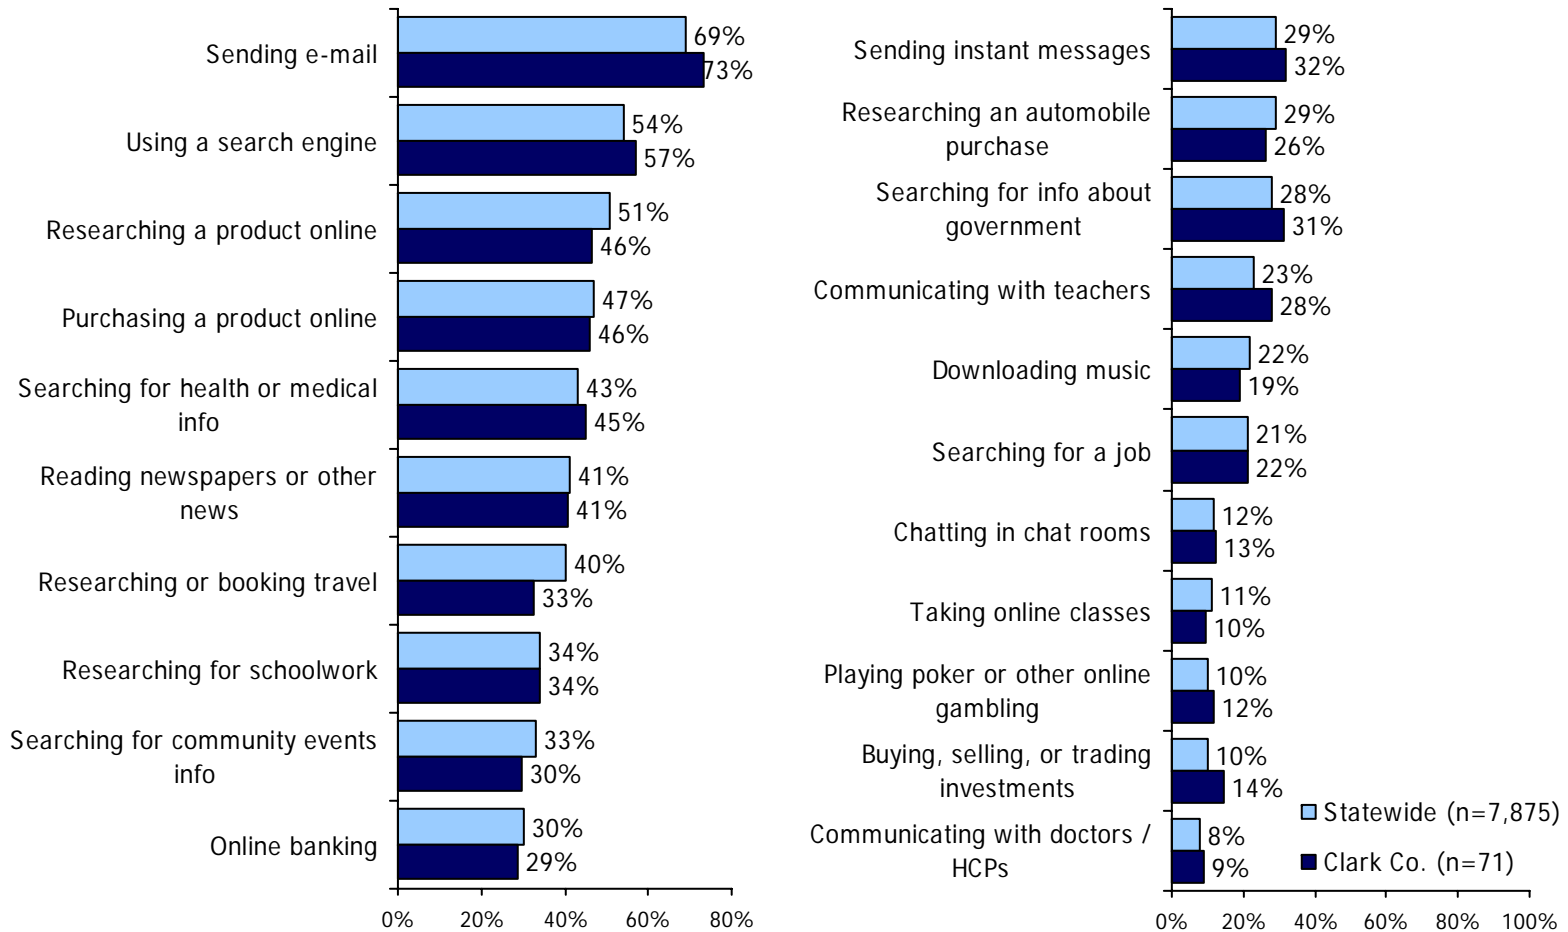

Uses for the Internet: Clark County

Source: 2005 ConnectKY Technology Assessment Study.

Statistically significant differences (z-test at 95% confidence level) between the two groups are highlighted.