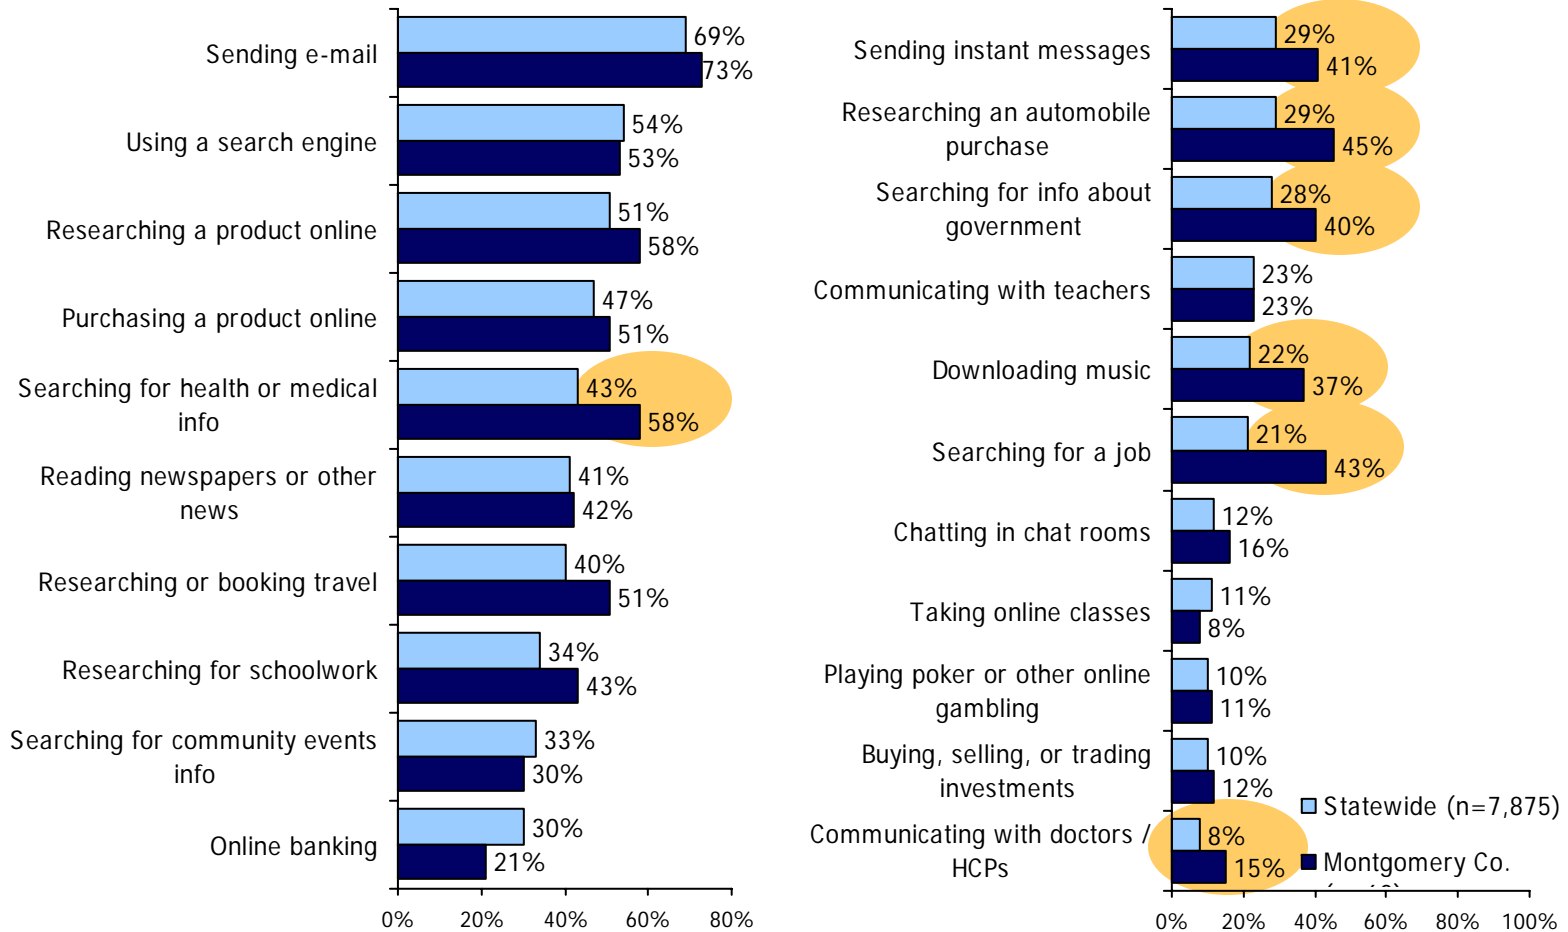

Uses for the Internet: Montgomery County

Source: 2005 ConnectKY Technology Assessment Study.

Statistically significant differences (z-test at 95% confidence level) between the two groups are highlighted.