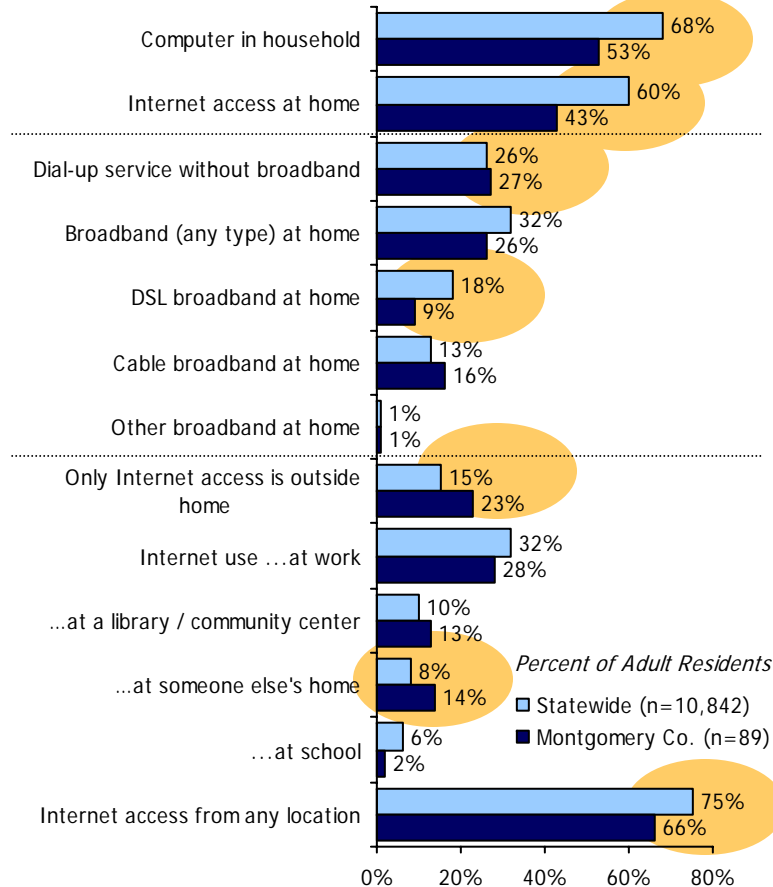

**Internet & Broadband Use in Kentucky
Montgomery County Results from the
2005 County Level Technology Assessment Study**

Technology Use & Barriers: Montgomery County

Technology Adoption & Use

Barriers to Internet & Broadband

Source: 2005 ConnectKY Technology Assessment Study. Statistically significant differences (z-test at 95% confidence level) between the two groups are highlighted.
 Note: Barriers to obtaining Internet and broadband use are rebased to show as a percent of all adults.