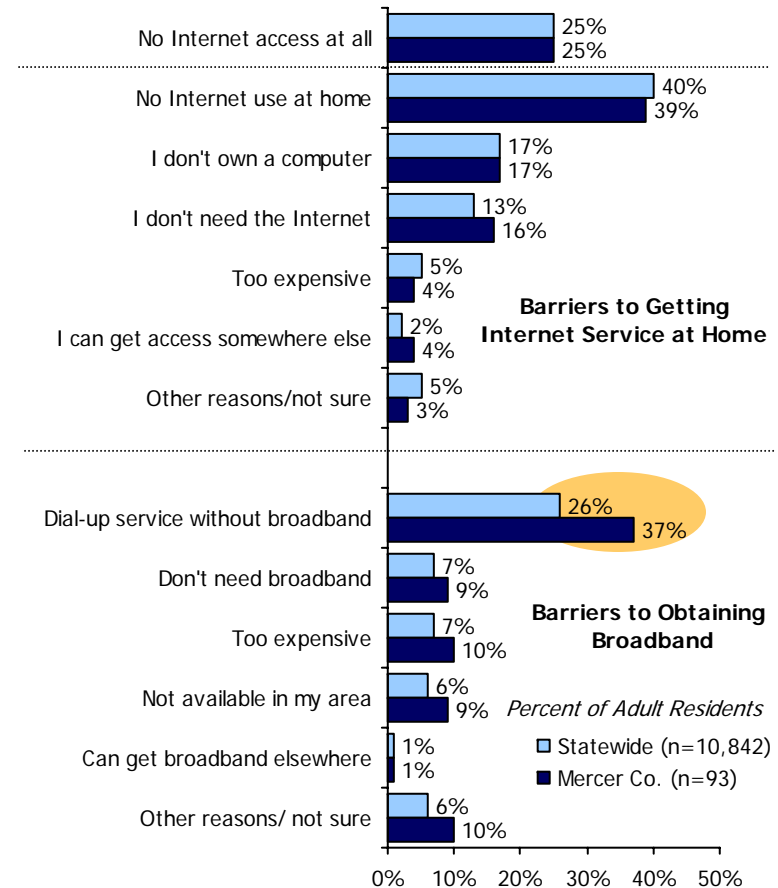

Technology Use & Barriers: Mercer County

Technology Adoption & Use

Barriers to Internet & Broadband

Source: 2005 ConnectKY Technology Assessment Study. Statistically significant differences (z-test at 95% confidence level) between the two groups are highlighted.
 Note: Barriers to obtaining Internet and broadband use are rebased to show a as a percent of all adults.

Uses for the Internet: Mercer County

Source: 2005 ConnectKY Technology Assessment Study.
Statistically significant differences (z-test at 95% confidence level) between the two groups are highlighted.