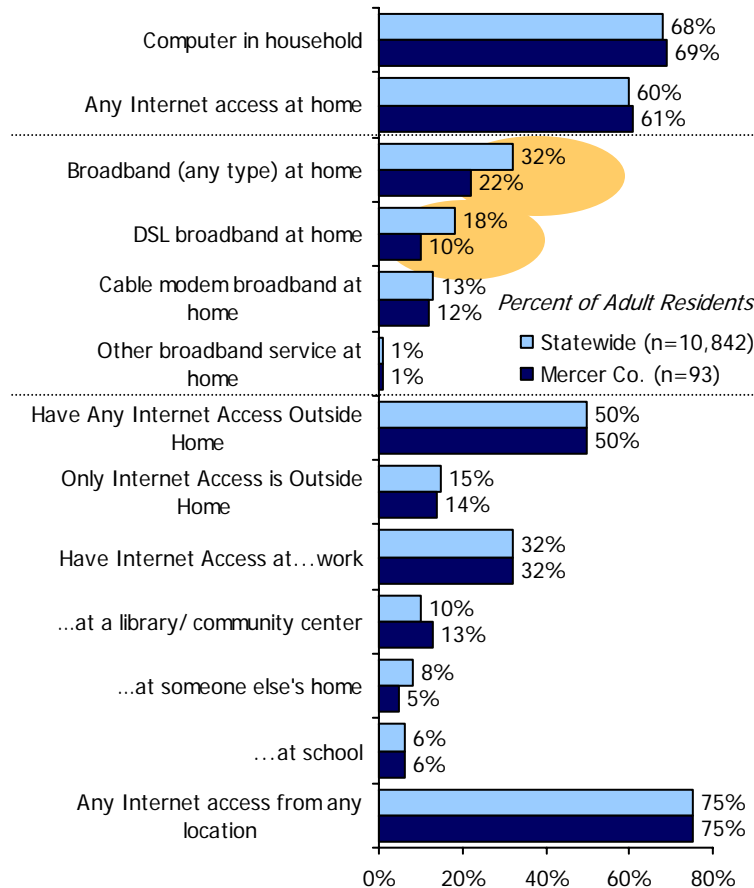

Technology Use & Barriers: Mercer County

Technology Adoption & Use

Barriers to Internet & Broadband

Source: 2005 ConnectKY Technology Assessment Study. Statistically significant differences (z-test at 95% confidence level) between the two groups are highlighted.
 Note: Barriers to obtaining Internet and broadband use are rebased to show a as a percent of all adults.

Uses for the Internet: Mercer County

Source: 2005 ConnectKY Technology Assessment Study.
Statistically significant differences (z-test at 95% confidence level) between the two groups are highlighted.