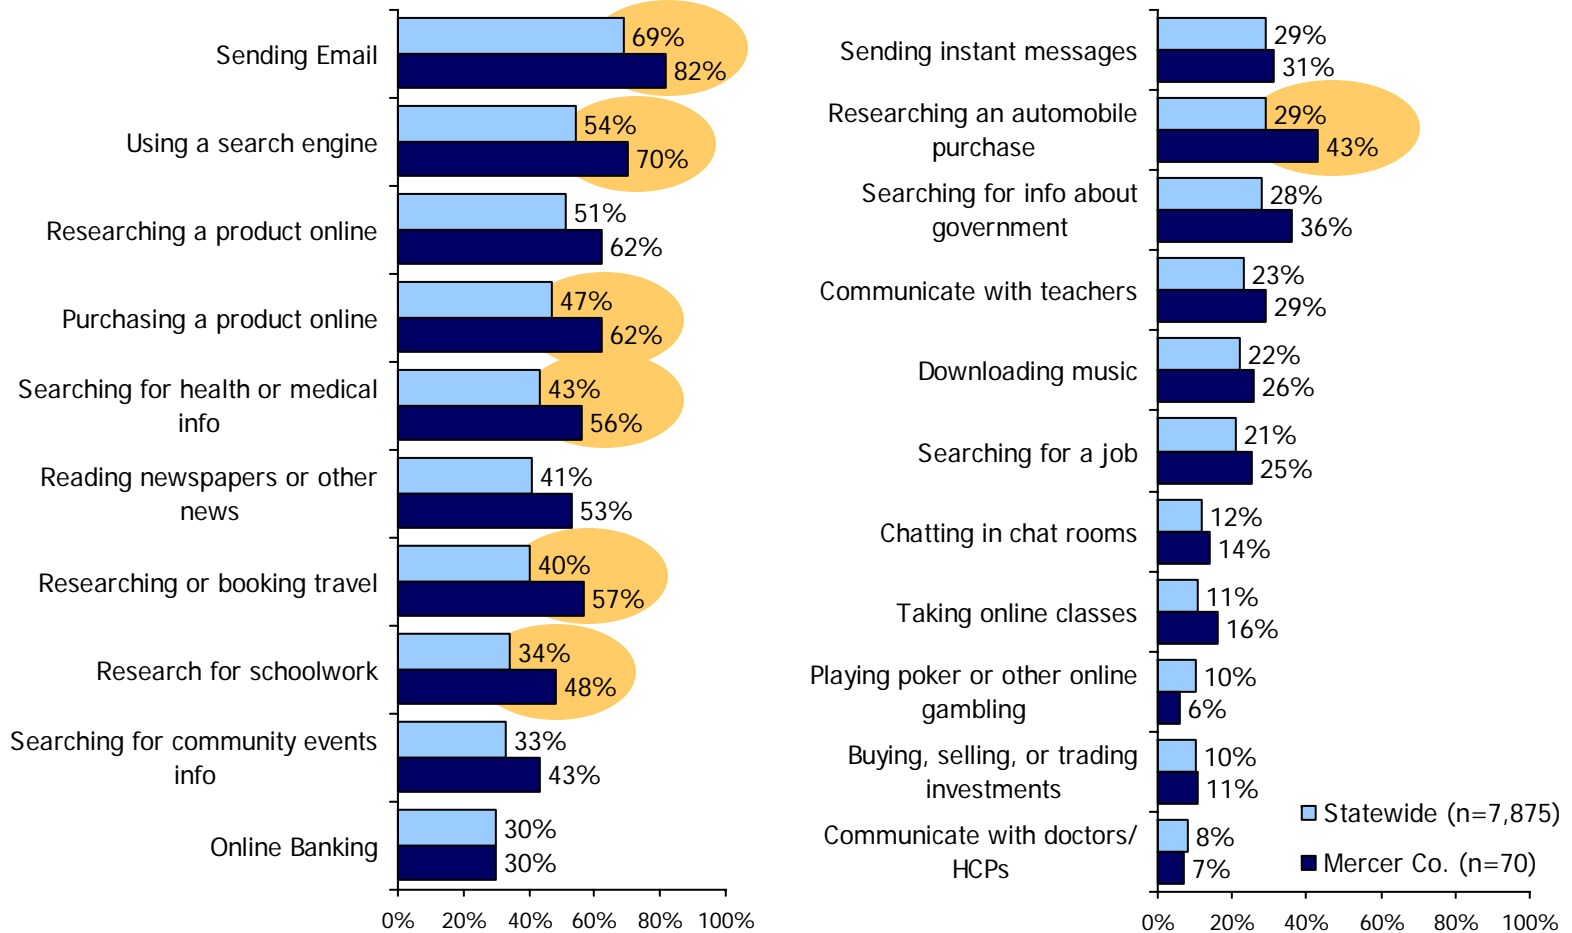

Technology Use & Barriers: Mercer County

Technology Adoption & Use

Barriers to Internet & Broadband

Source: 2005 ConnectKY Technology Assessment Study. Statistically significant differences (z-test at 95% confidence level) between the two groups are highlighted.
 Note: Barriers to obtaining Internet and broadband use are rebased to show a as a percent of all adults.

Uses for the Internet: Mercer County

Source: 2005 ConnectKY Technology Assessment Study.
Statistically significant differences (z-test at 95% confidence level) between the two groups are highlighted.