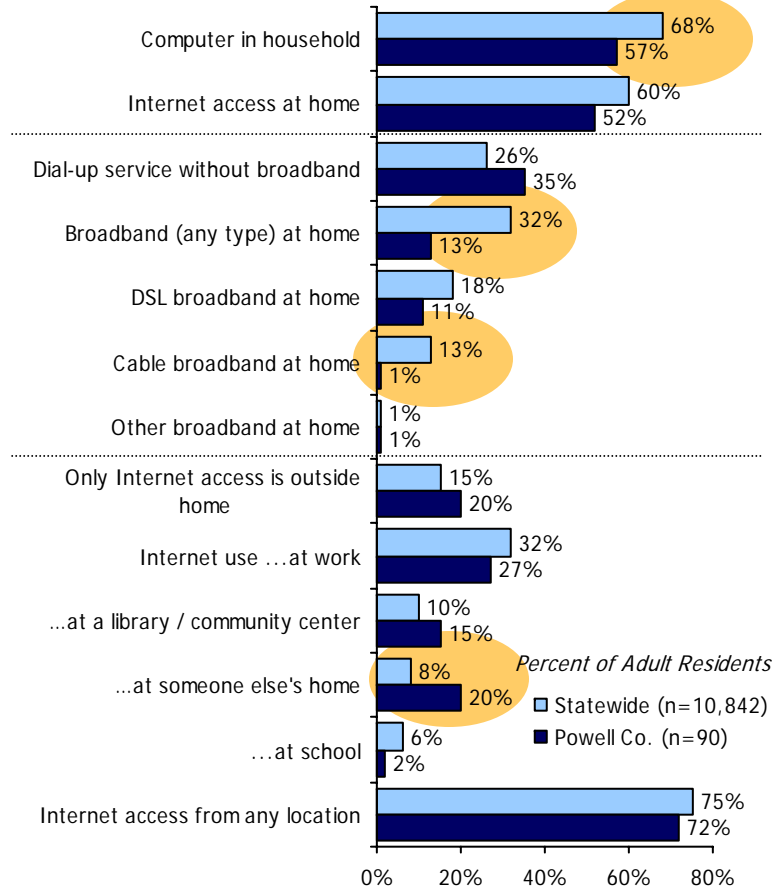

**Internet & Broadband Use in Kentucky
Powell County Results from the
2005 County Level Technology Assessment Study**

Technology Use & Barriers: Powell County

Technology Adoption & Use

Barriers to Internet & Broadband

Source: 2005 ConnectKY Technology Assessment Study. Statistically significant differences (z-test at 95% confidence level) between the two groups are highlighted.
 Note: Barriers to obtaining Internet and broadband use are rebased to show as a percent of all adults.