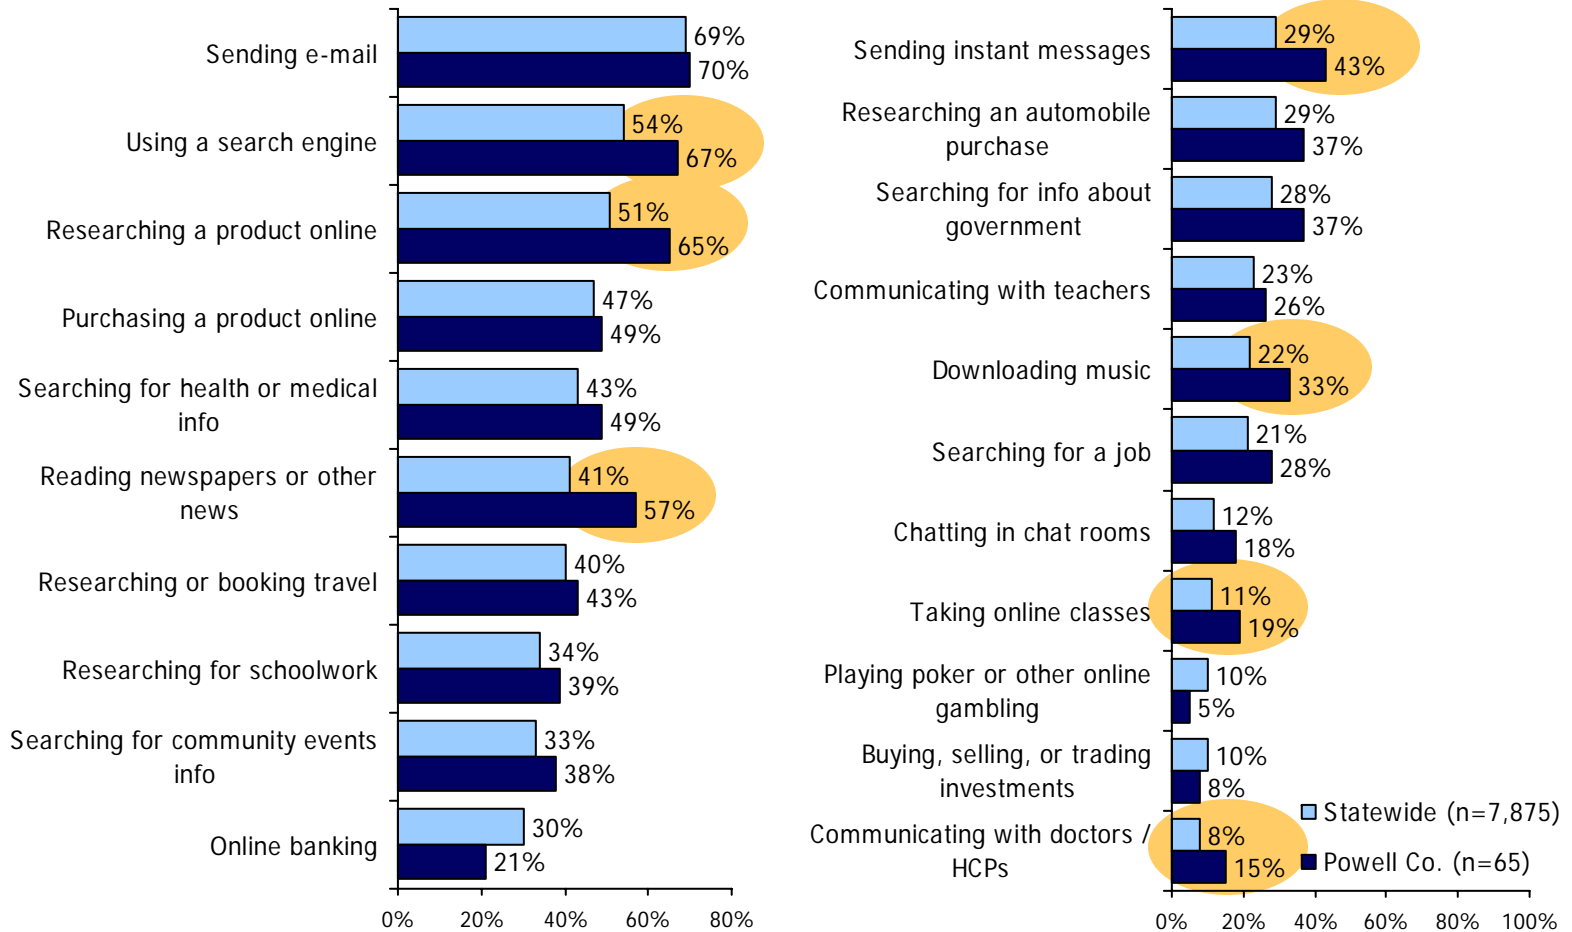

Uses for the Internet: Powell County

Source: 2005 ConnectKY Technology Assessment Study.

Statistically significant differences (z-test at 95% confidence level) between the two groups are highlighted.