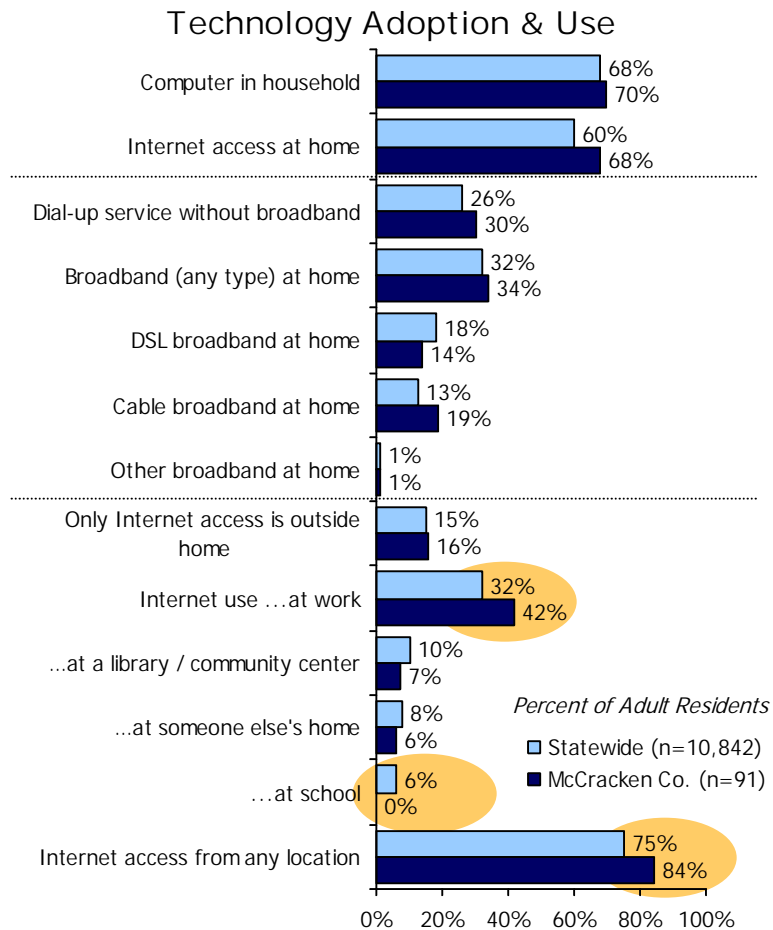

Internet & Broadband Use in Kentucky
McCracken County Results from the
2005 County Level Technology Assessment Study

Technology Use & Barriers: McCracken County

Source: 2005 ConnectKY Technology Assessment Study. Statistically significant differences (z-test at 95% confidence level) between the two groups are highlighted.
 Note: Barriers to obtaining Internet and broadband use are rebased to show as a percent of all adults.

Uses for the Internet: McCracken County

Source: 2005 ConnectKY Technology Assessment Study.

Statistically significant differences (z-test at 95% confidence level) between the two groups are highlighted.