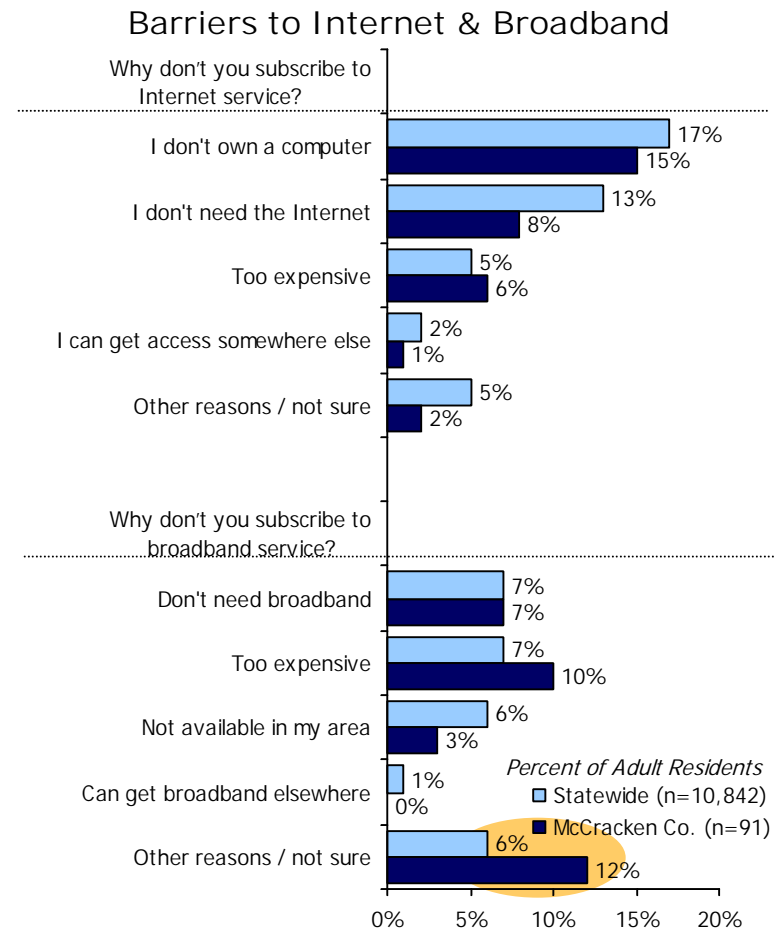

Internet & Broadband Use in Kentucky
McCracken County Results from the
2005 County Level Technology Assessment Study

Technology Use & Barriers: McCracken County

Source: 2005 ConnectKY Technology Assessment Study. Statistically significant differences (z-test at 95% confidence level) between the two groups are highlighted.
 Note: Barriers to obtaining Internet and broadband use are rebased to show as a percent of all adults.

Uses for the Internet: McCracken County

Source: 2005 ConnectKY Technology Assessment Study.

Statistically significant differences (z-test at 95% confidence level) between the two groups are highlighted.