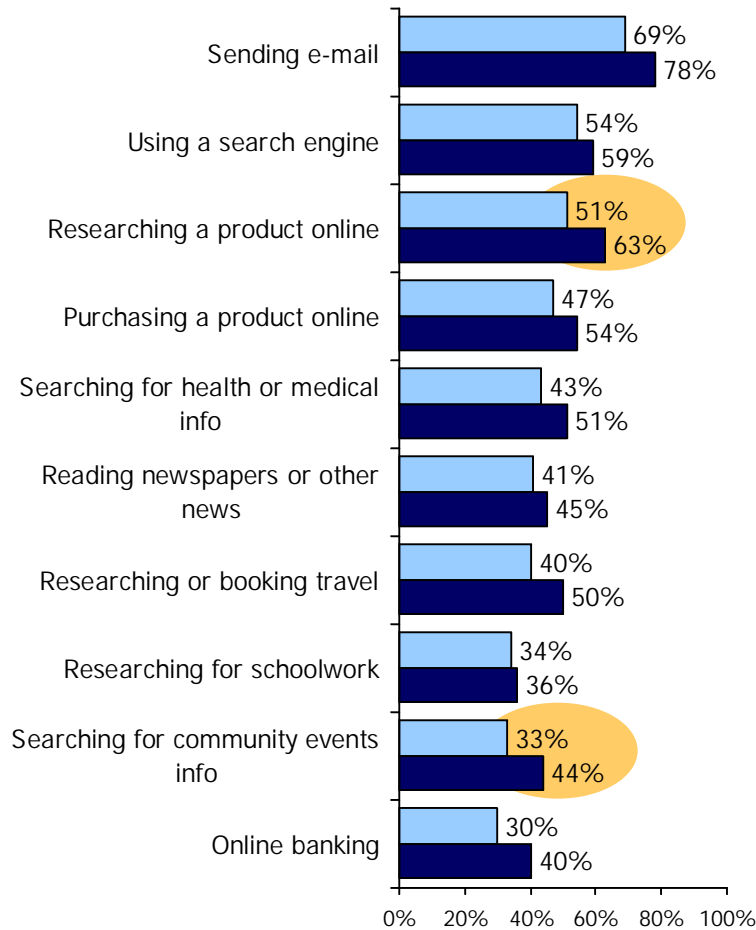

Internet & Broadband Use in Kentucky
McCracken County Results from the
2005 County Level Technology Assessment Study

Technology Use & Barriers: McCracken County

Source: 2005 ConnectKY Technology Assessment Study. Statistically significant differences (z-test at 95% confidence level) between the two groups are highlighted.
 Note: Barriers to obtaining Internet and broadband use are rebased to show as a percent of all adults.

Uses for the Internet: McCracken County

Source: 2005 ConnectKY Technology Assessment Study.

Statistically significant differences (z-test at 95% confidence level) between the two groups are highlighted.