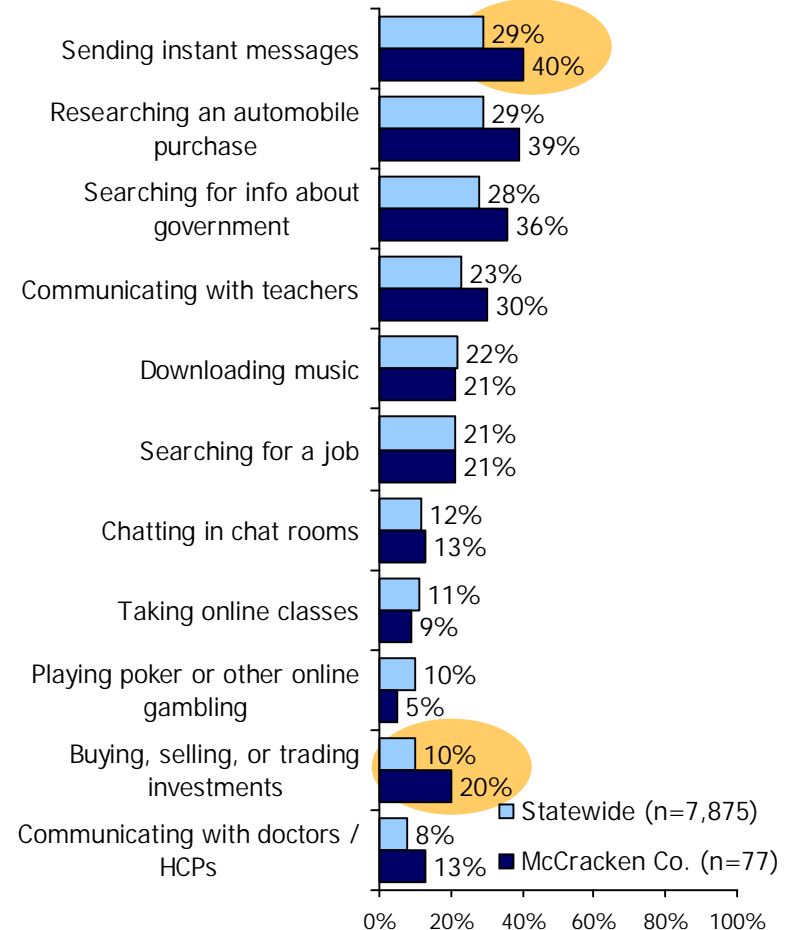

Internet & Broadband Use in Kentucky
McCracken County Results from the
2005 County Level Technology Assessment Study

Technology Use & Barriers: McCracken County

Source: 2005 ConnectKY Technology Assessment Study. Statistically significant differences (z-test at 95% confidence level) between the two groups are highlighted.
 Note: Barriers to obtaining Internet and broadband use are rebased to show as a percent of all adults.

Uses for the Internet: McCracken County

Source: 2005 ConnectKY Technology Assessment Study.

Statistically significant differences (z-test at 95% confidence level) between the two groups are highlighted.