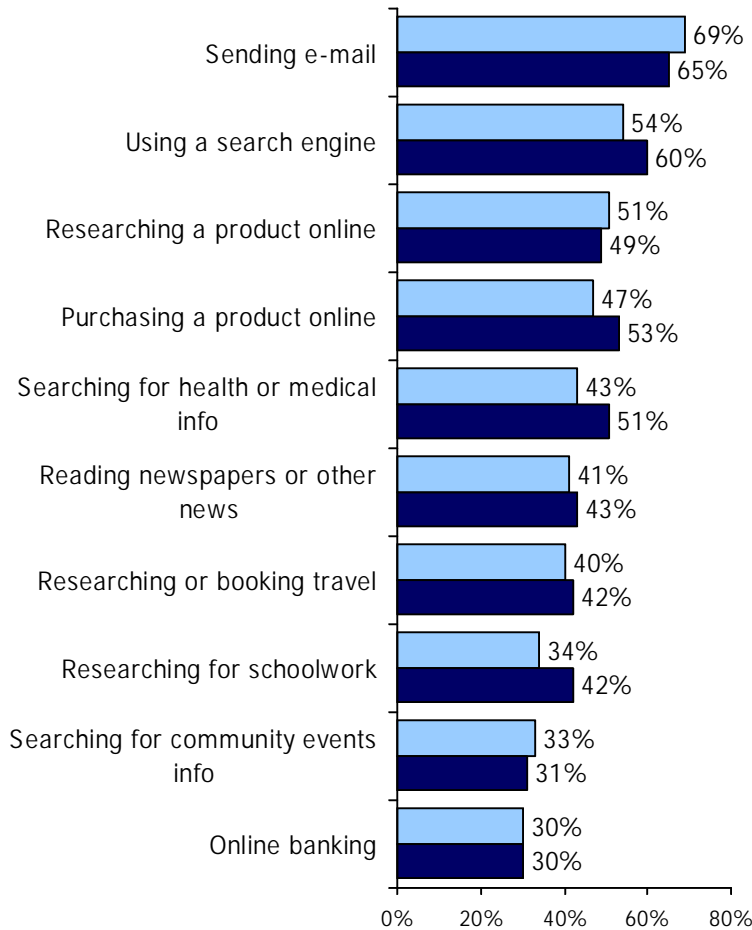

---

Internet & Broadband Use in Kentucky  
Pulaski County Results from the  
2005 County Level Technology Assessment Study

# Technology Use & Barriers: Pulaski County

Source: 2005 ConnectKY Technology Assessment Study. Statistically significant differences (z-test at 95% confidence level) between the two groups are highlighted.  
 Note: Barriers to obtaining Internet and broadband use are rebased to show as a percent of all adults.

# Uses for the Internet: Pulaski County

Source: 2005 ConnectKY Technology Assessment Study.  
Statistically significant differences (z-test at 95% confidence level) between the two groups are highlighted.