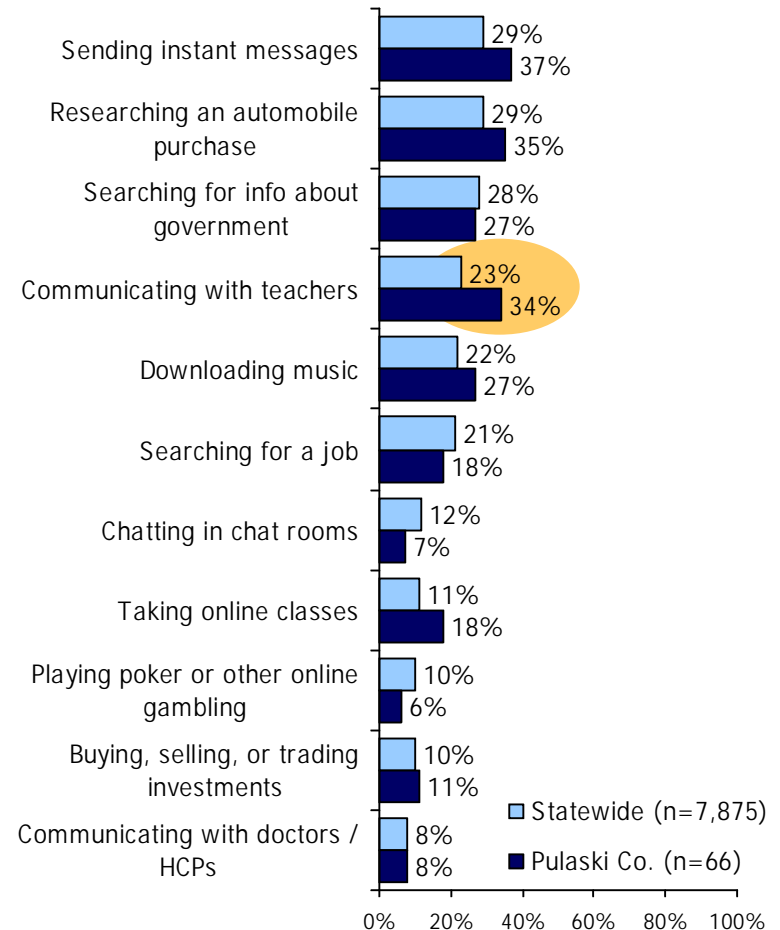

Uses for the Internet: Pulaski County

Source: 2005 ConnectKY Technology Assessment Study.
Statistically significant differences (z-test at 95% confidence level) between the two groups are highlighted.