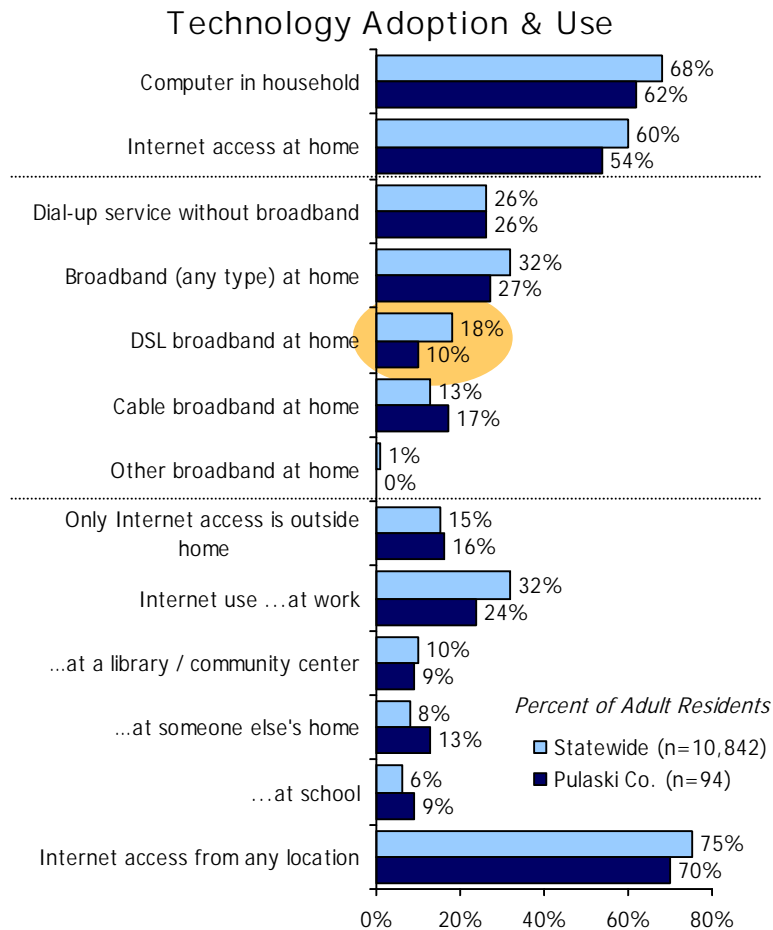

---

Internet & Broadband Use in Kentucky  
Pulaski County Results from the  
2005 County Level Technology Assessment Study

# Technology Use & Barriers: Pulaski County

Source: 2005 ConnectKY Technology Assessment Study. Statistically significant differences (z-test at 95% confidence level) between the two groups are highlighted.  
 Note: Barriers to obtaining Internet and broadband use are rebased to show as a percent of all adults.

# Uses for the Internet: Pulaski County

Source: 2005 ConnectKY Technology Assessment Study.  
Statistically significant differences (z-test at 95% confidence level) between the two groups are highlighted.