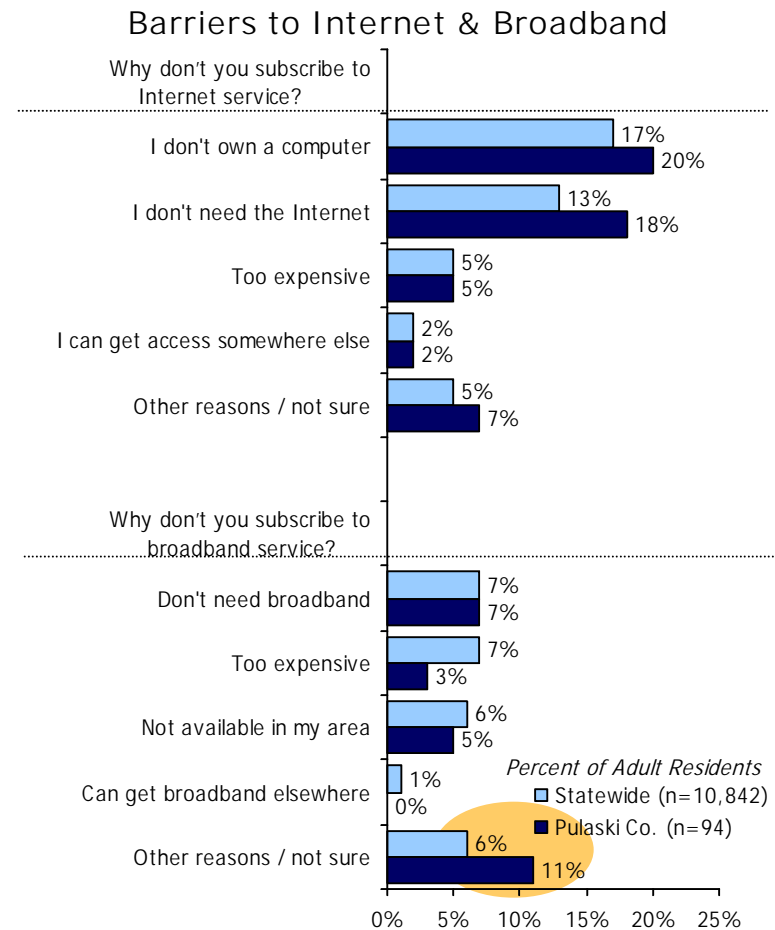

# Technology Use & Barriers: Pulaski County

Source: 2005 ConnectKY Technology Assessment Study. Statistically significant differences (z-test at 95% confidence level) between the two groups are highlighted.  
 Note: Barriers to obtaining Internet and broadband use are rebased to show as a percent of all adults.