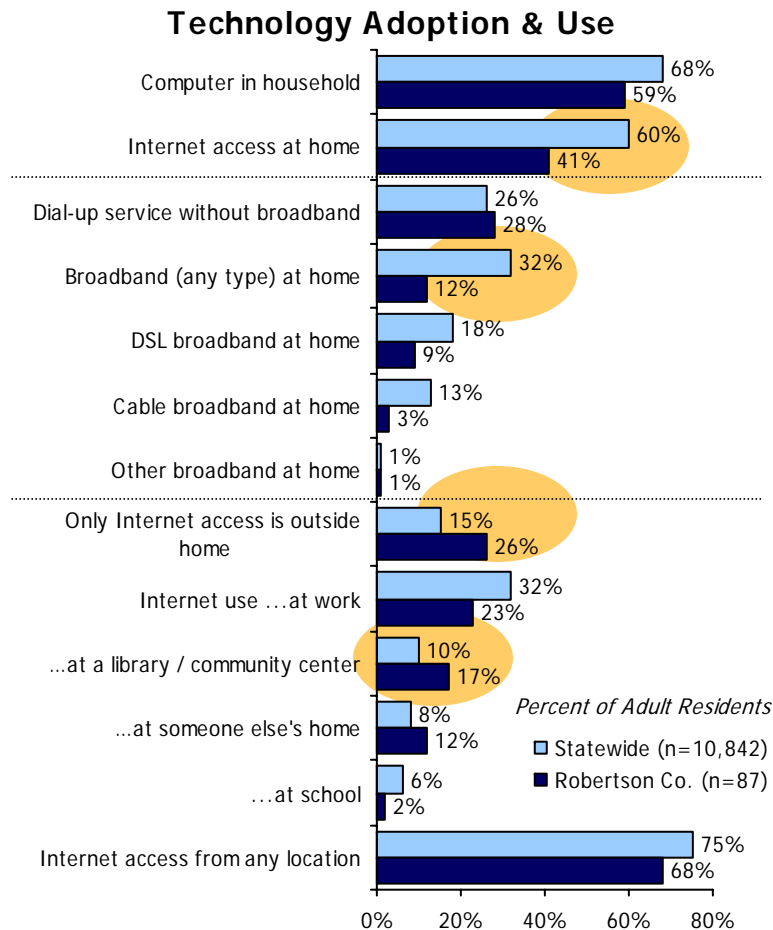

**Internet & Broadband Use in Kentucky
Robertson County Results from the
2005 County Level Technology Assessment Study**

Technology Use & Barriers: Robertson County

Source: 2005 ConnectKY Technology Assessment Study. Statistically significant differences (z-test at 95% confidence level) between the two groups are highlighted.
 Note: Barriers to obtaining Internet and broadband use are rebased to show as a percent of all adults.

Uses for the Internet: Robertson County

Source: 2005 ConnectKY Technology Assessment Study.
Statistically significant differences (z-test at 95% confidence level) between the two groups are highlighted.