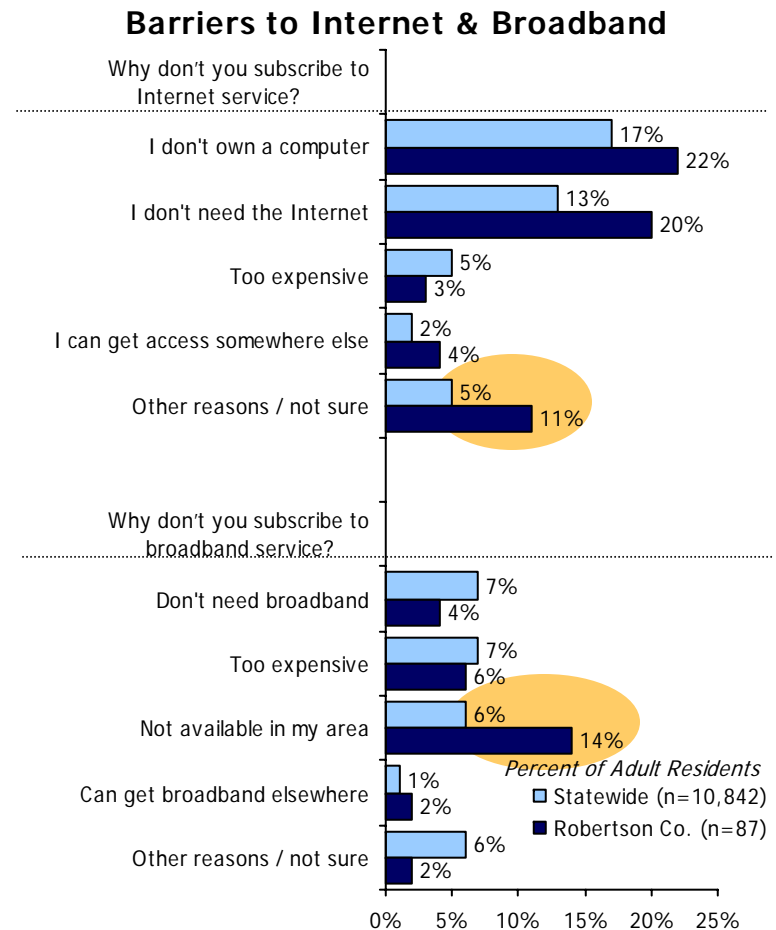

**Internet & Broadband Use in Kentucky
Robertson County Results from the
2005 County Level Technology Assessment Study**

Technology Use & Barriers: Robertson County

Source: 2005 ConnectKY Technology Assessment Study. Statistically significant differences (z-test at 95% confidence level) between the two groups are highlighted.
 Note: Barriers to obtaining Internet and broadband use are rebased to show as a percent of all adults.

Uses for the Internet: Robertson County

Source: 2005 ConnectKY Technology Assessment Study.
Statistically significant differences (z-test at 95% confidence level) between the two groups are highlighted.