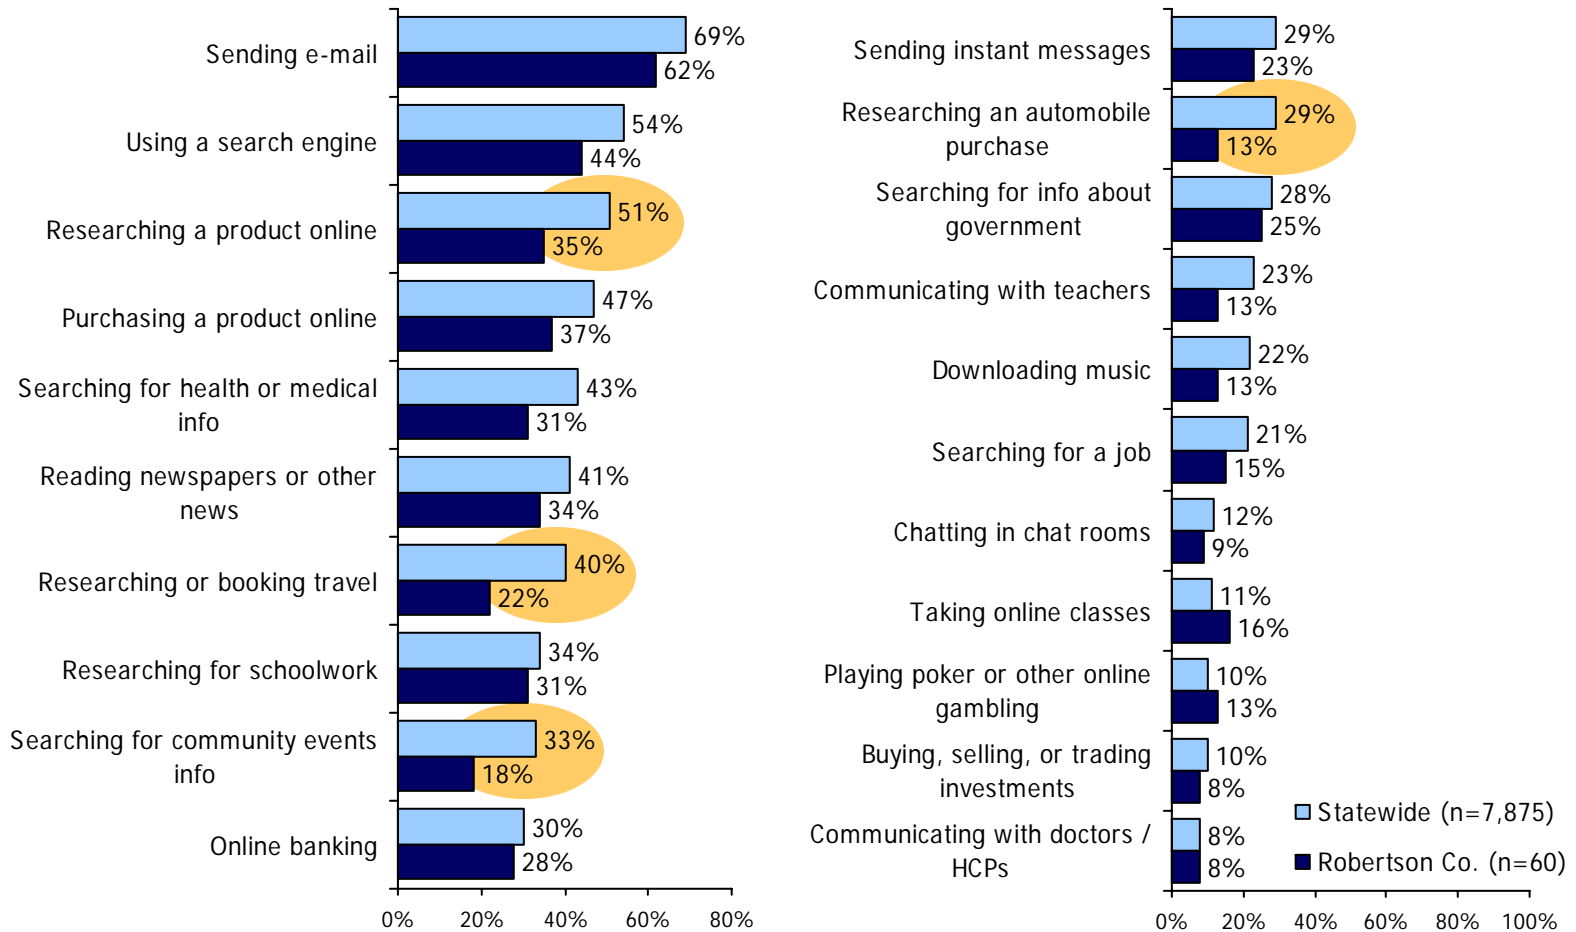

**Internet & Broadband Use in Kentucky
Robertson County Results from the
2005 County Level Technology Assessment Study**

Technology Use & Barriers: Robertson County

Source: 2005 ConnectKY Technology Assessment Study. Statistically significant differences (z-test at 95% confidence level) between the two groups are highlighted.
 Note: Barriers to obtaining Internet and broadband use are rebased to show as a percent of all adults.

Uses for the Internet: Robertson County

Source: 2005 ConnectKY Technology Assessment Study.
Statistically significant differences (z-test at 95% confidence level) between the two groups are highlighted.