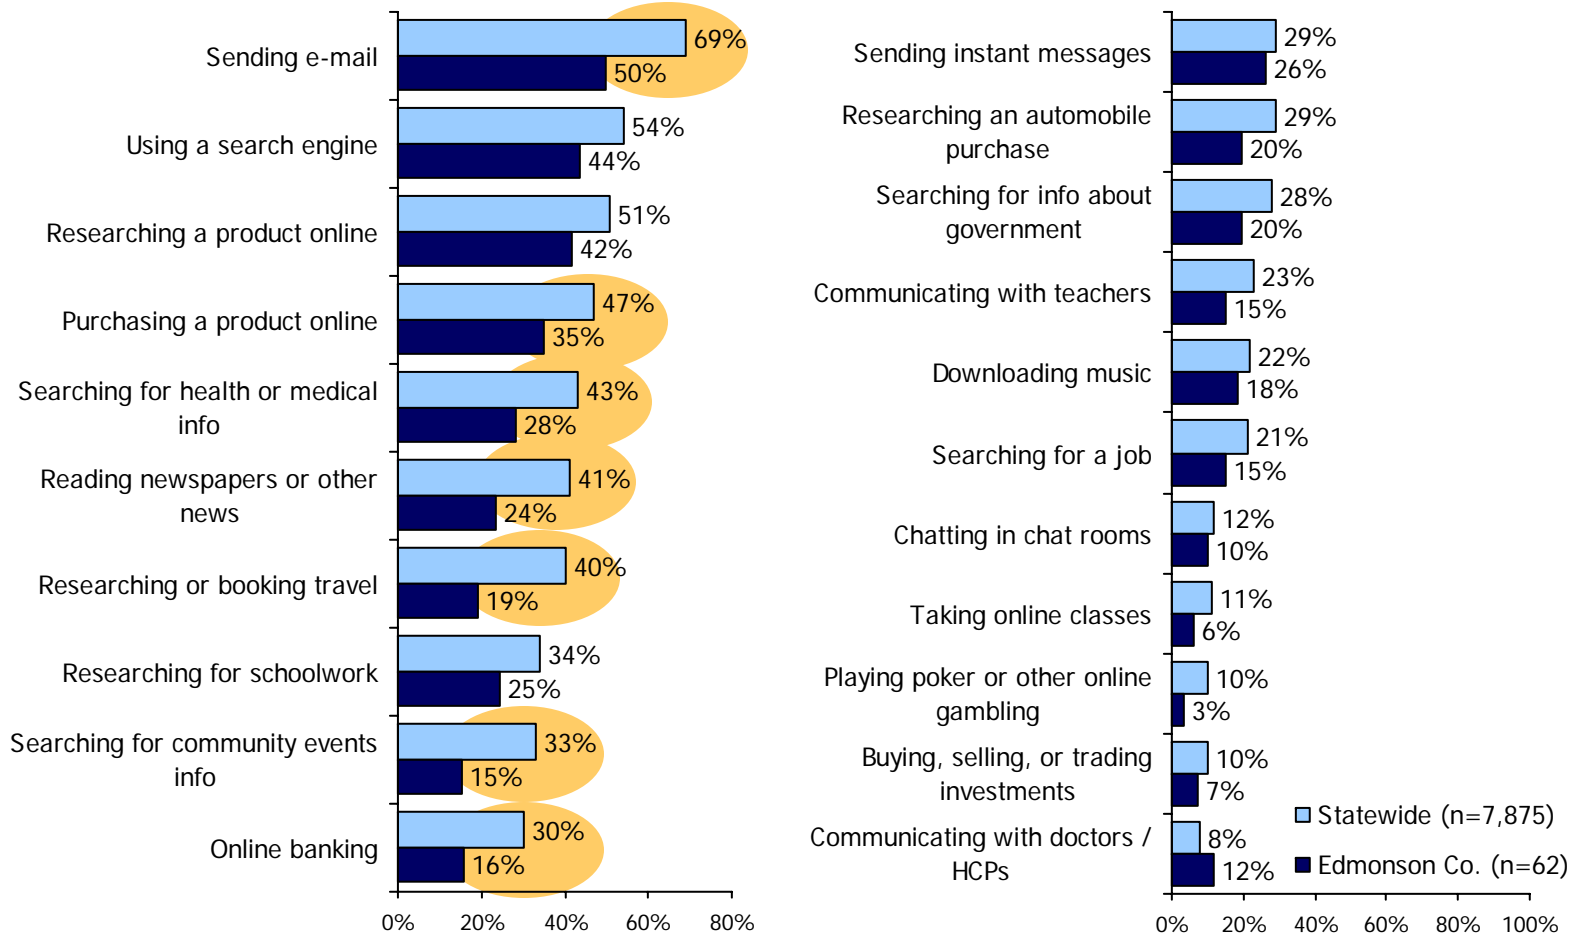

Uses for the Internet: Edmonson County

Source: 2005 ConnectKY Technology Assessment Study.
Statistically significant differences (z-test at 95% confidence level) between the two groups are highlighted.