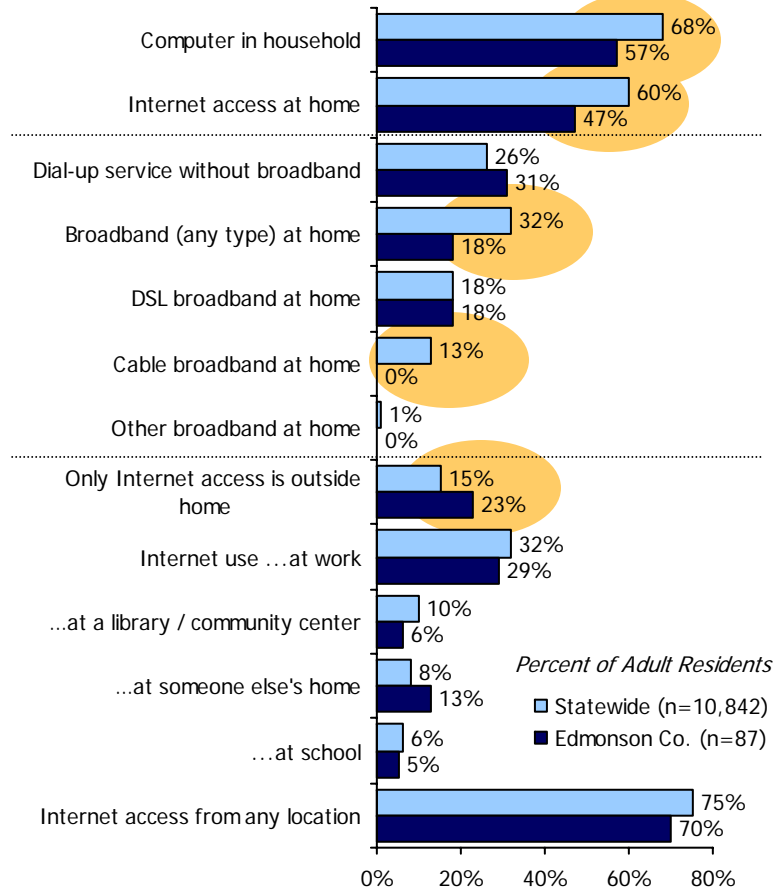

**Internet & Broadband Use in Kentucky
Edmonson County Results from the
2005 County Level Technology Assessment Study**

Technology Use & Barriers: Edmonson County

Technology Adoption & Use

Barriers to Internet & Broadband

Source: 2005 ConnectKY Technology Assessment Study. Statistically significant differences (z-test at 95% confidence level) between the two groups are highlighted.
 Note: Barriers to obtaining Internet and broadband use are rebased to show as a percent of all adults.

Uses for the Internet: Edmonson County

Source: 2005 ConnectKY Technology Assessment Study.
 Statistically significant differences (z-test at 95% confidence level) between the two groups are highlighted.