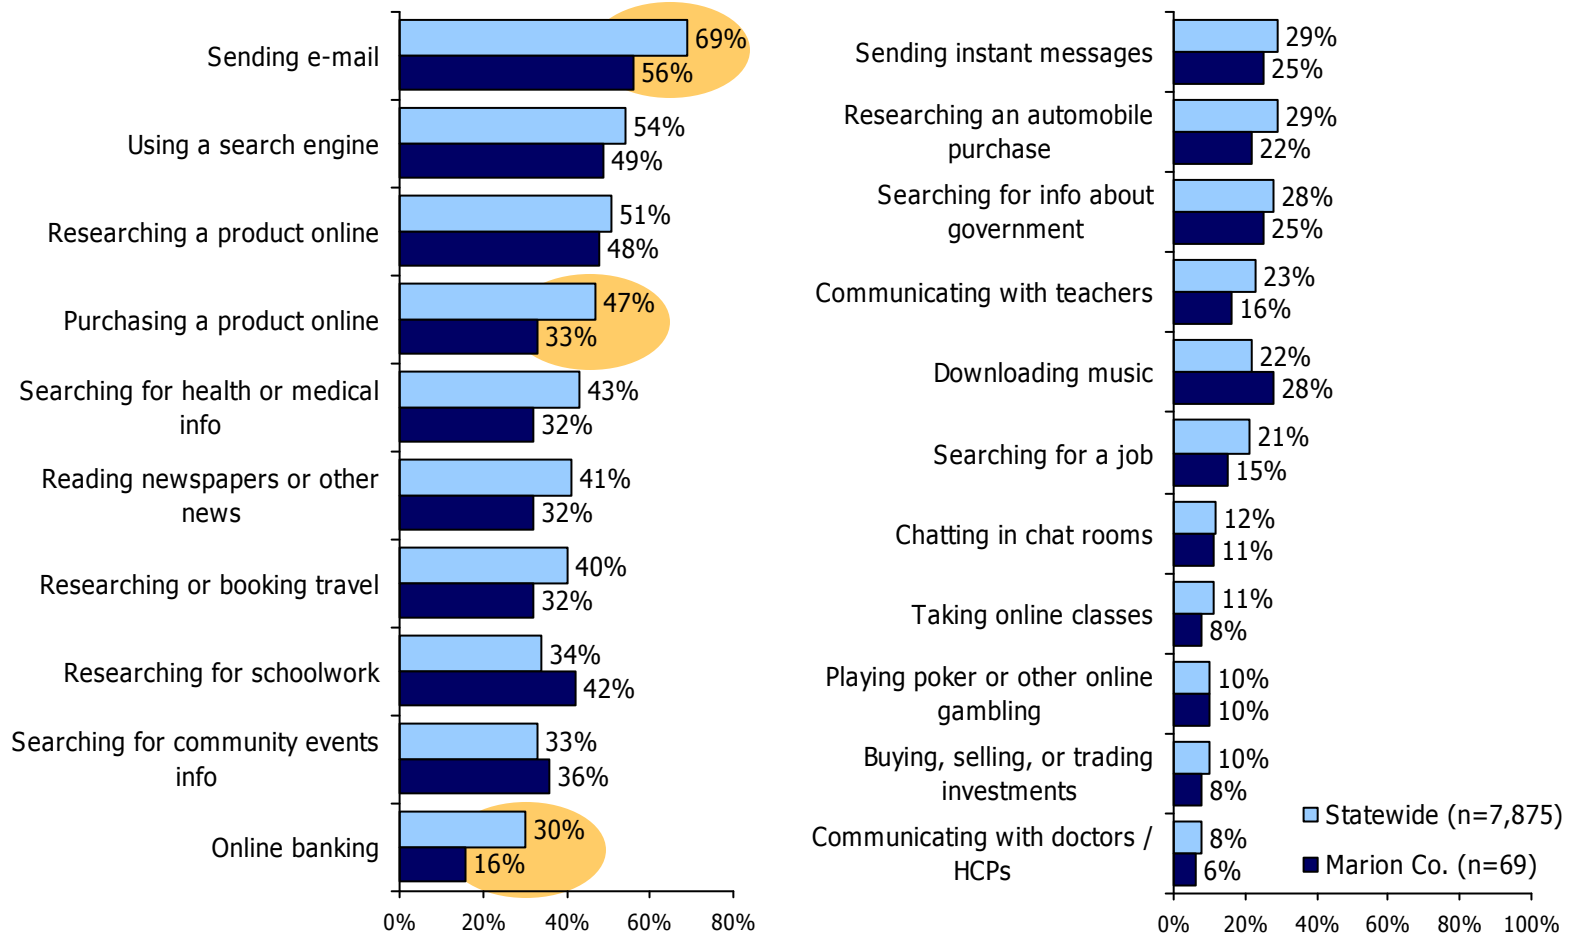

**Internet & Broadband Use in Kentucky
Marion County Results from the
2005 County Level Technology Assessment Study**

Technology Use & Barriers: Marion County

Technology Adoption & Use

Barriers to Internet & Broadband

Source: 2005 ConnectKY Technology Assessment Study. Statistically significant differences (z-test at 95% confidence level) between the two groups are highlighted.
 Note: Barriers to obtaining Internet and broadband use are rebased to show as a percent of all adults.

Uses for the Internet: Marion County

Source: 2005 ConnectKY Technology Assessment Study.
Statistically significant differences (z-test at 95% confidence level) between the two groups are highlighted.