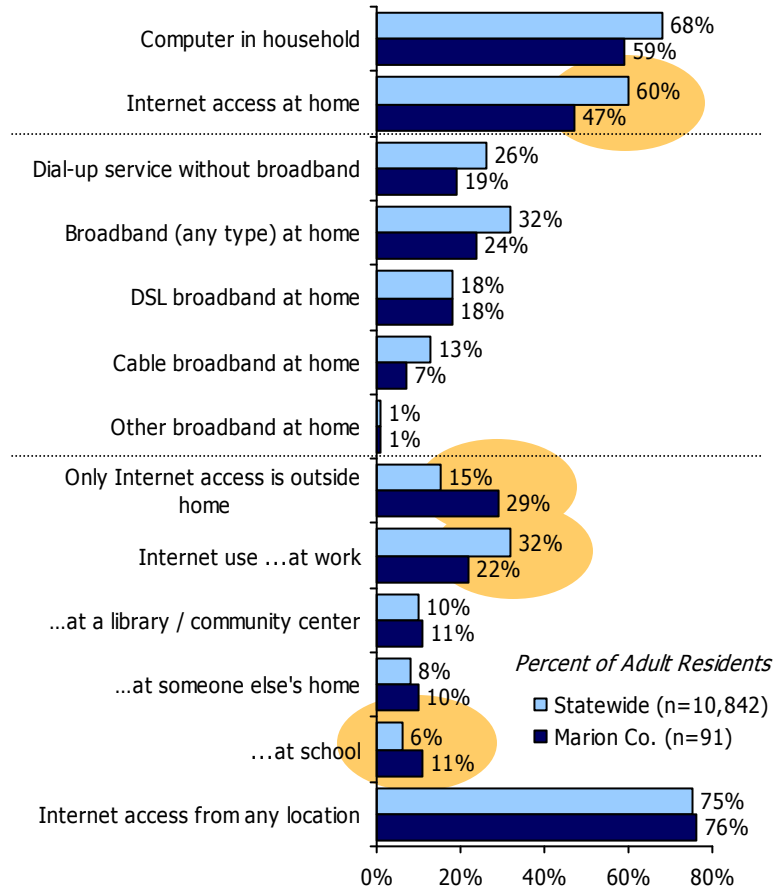

**Internet & Broadband Use in Kentucky
Marion County Results from the
2005 County Level Technology Assessment Study**

Technology Use & Barriers: Marion County

Technology Adoption & Use

Barriers to Internet & Broadband

Source: 2005 ConnectKY Technology Assessment Study. Statistically significant differences (z-test at 95% confidence level) between the two groups are highlighted.
 Note: Barriers to obtaining Internet and broadband use are rebased to show as a percent of all adults.

Uses for the Internet: Marion County

Source: 2005 ConnectKY Technology Assessment Study.
Statistically significant differences (z-test at 95% confidence level) between the two groups are highlighted.