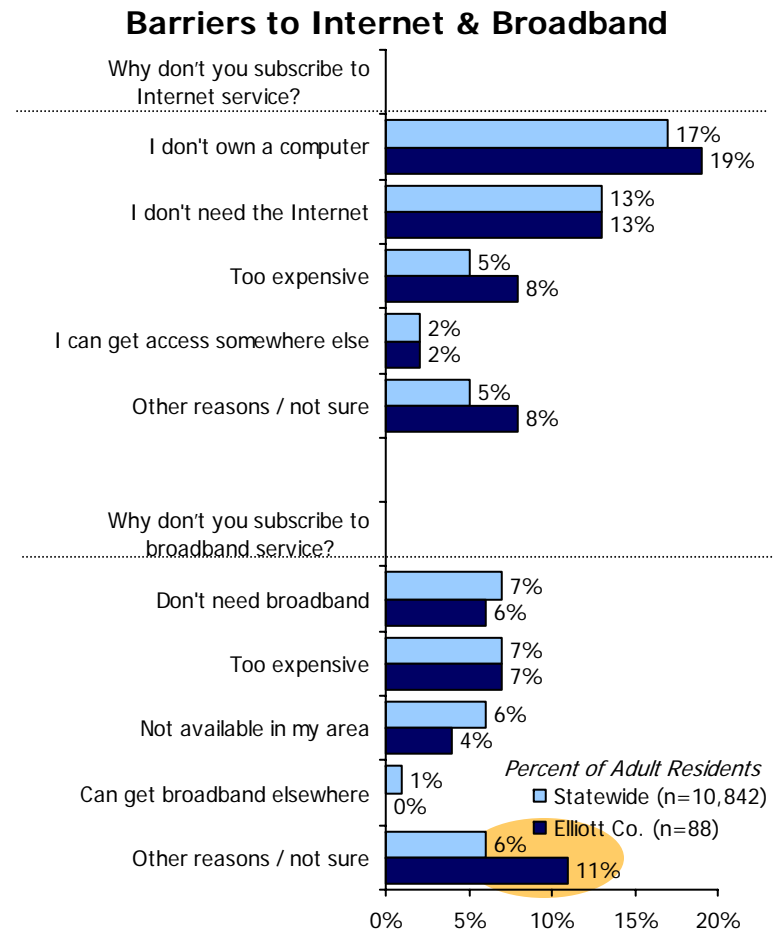

**Internet & Broadband Use in Kentucky
Elliott County Results from the
2005 County Level Technology Assessment Study**

Technology Use & Barriers: Elliott County

Source: 2005 ConnectKY Technology Assessment Study. Statistically significant differences (z-test at 95% confidence level) between the two groups are highlighted.
 Note: Barriers to obtaining Internet and broadband use are rebased to show as a percent of all adults.

Uses for the Internet: Elliott County

Source: 2005 ConnectKY Technology Assessment Study.
 Statistically significant differences (z-test at 95% confidence level) between the two groups are highlighted.