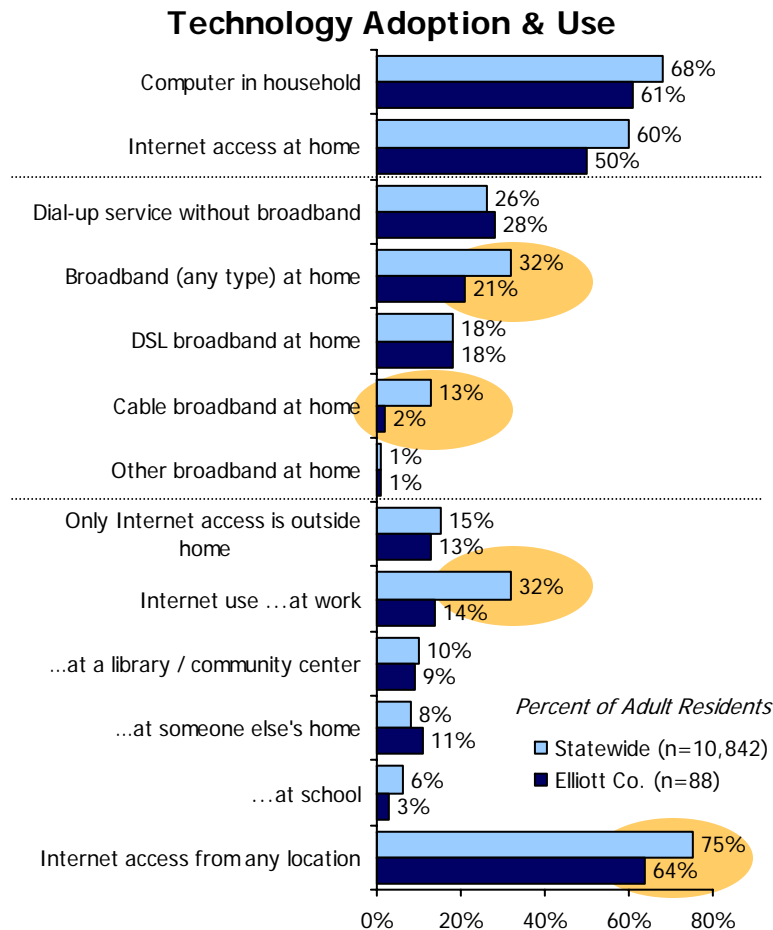

**Internet & Broadband Use in Kentucky
Elliott County Results from the
2005 County Level Technology Assessment Study**

Technology Use & Barriers: Elliott County

Source: 2005 ConnectKY Technology Assessment Study. Statistically significant differences (z-test at 95% confidence level) between the two groups are highlighted.
 Note: Barriers to obtaining Internet and broadband use are rebased to show as a percent of all adults.

Uses for the Internet: Elliott County

Source: 2005 ConnectKY Technology Assessment Study.
 Statistically significant differences (z-test at 95% confidence level) between the two groups are highlighted.