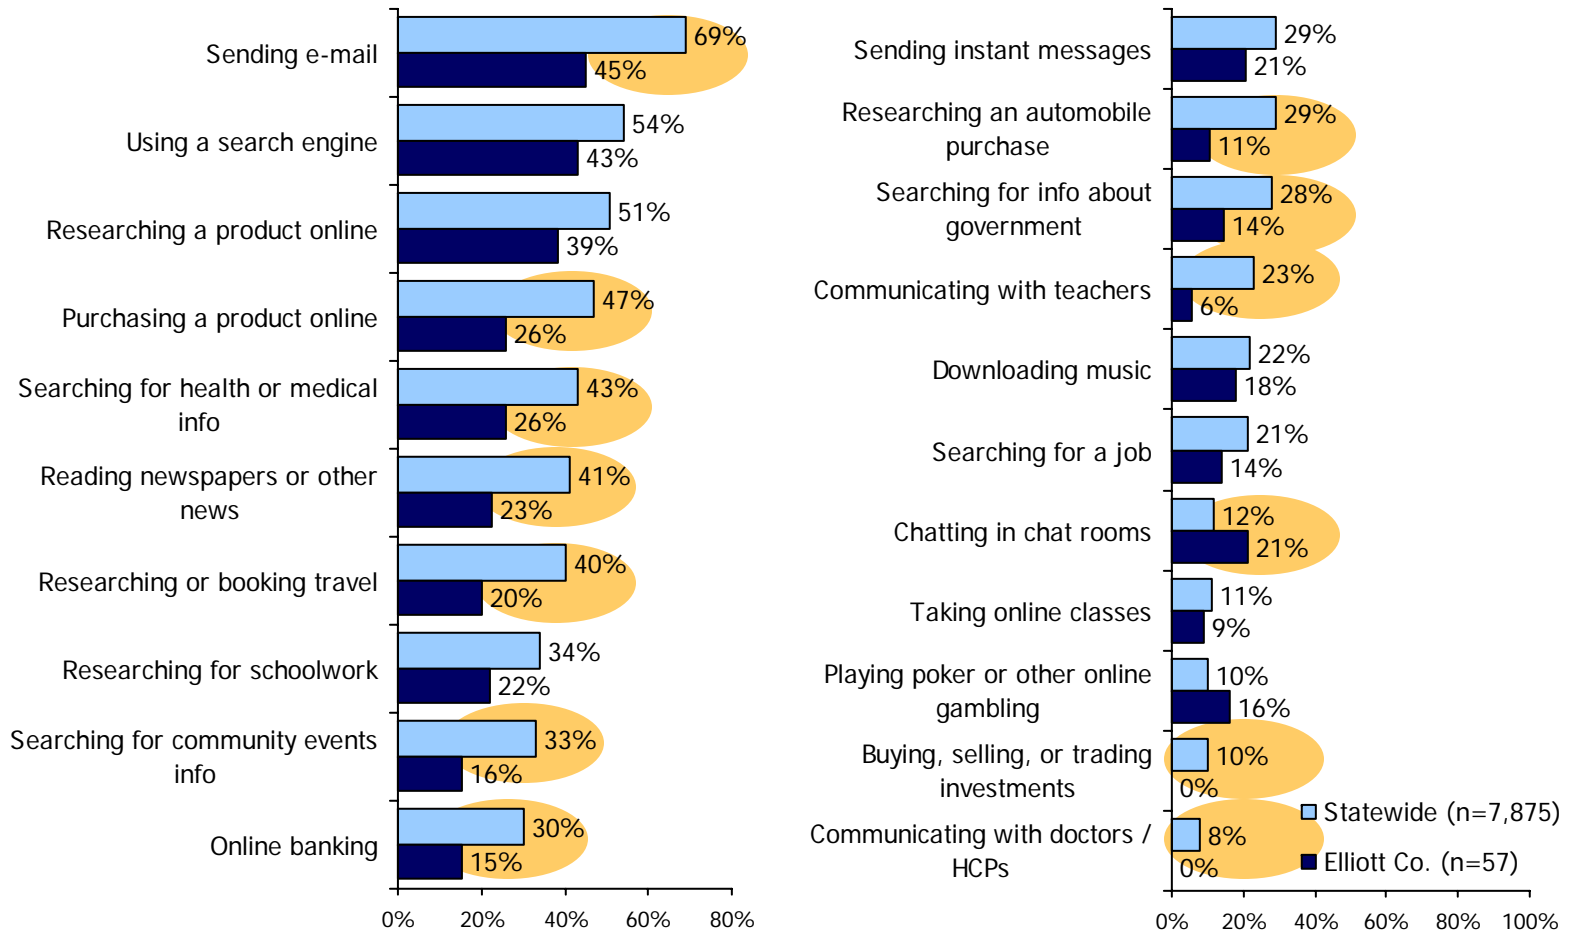

**Internet & Broadband Use in Kentucky
Elliott County Results from the
2005 County Level Technology Assessment Study**

Technology Use & Barriers: Elliott County

Source: 2005 ConnectKY Technology Assessment Study. Statistically significant differences (z-test at 95% confidence level) between the two groups are highlighted.
 Note: Barriers to obtaining Internet and broadband use are rebased to show as a percent of all adults.

Uses for the Internet: Elliott County

Source: 2005 ConnectKY Technology Assessment Study.
 Statistically significant differences (z-test at 95% confidence level) between the two groups are highlighted.