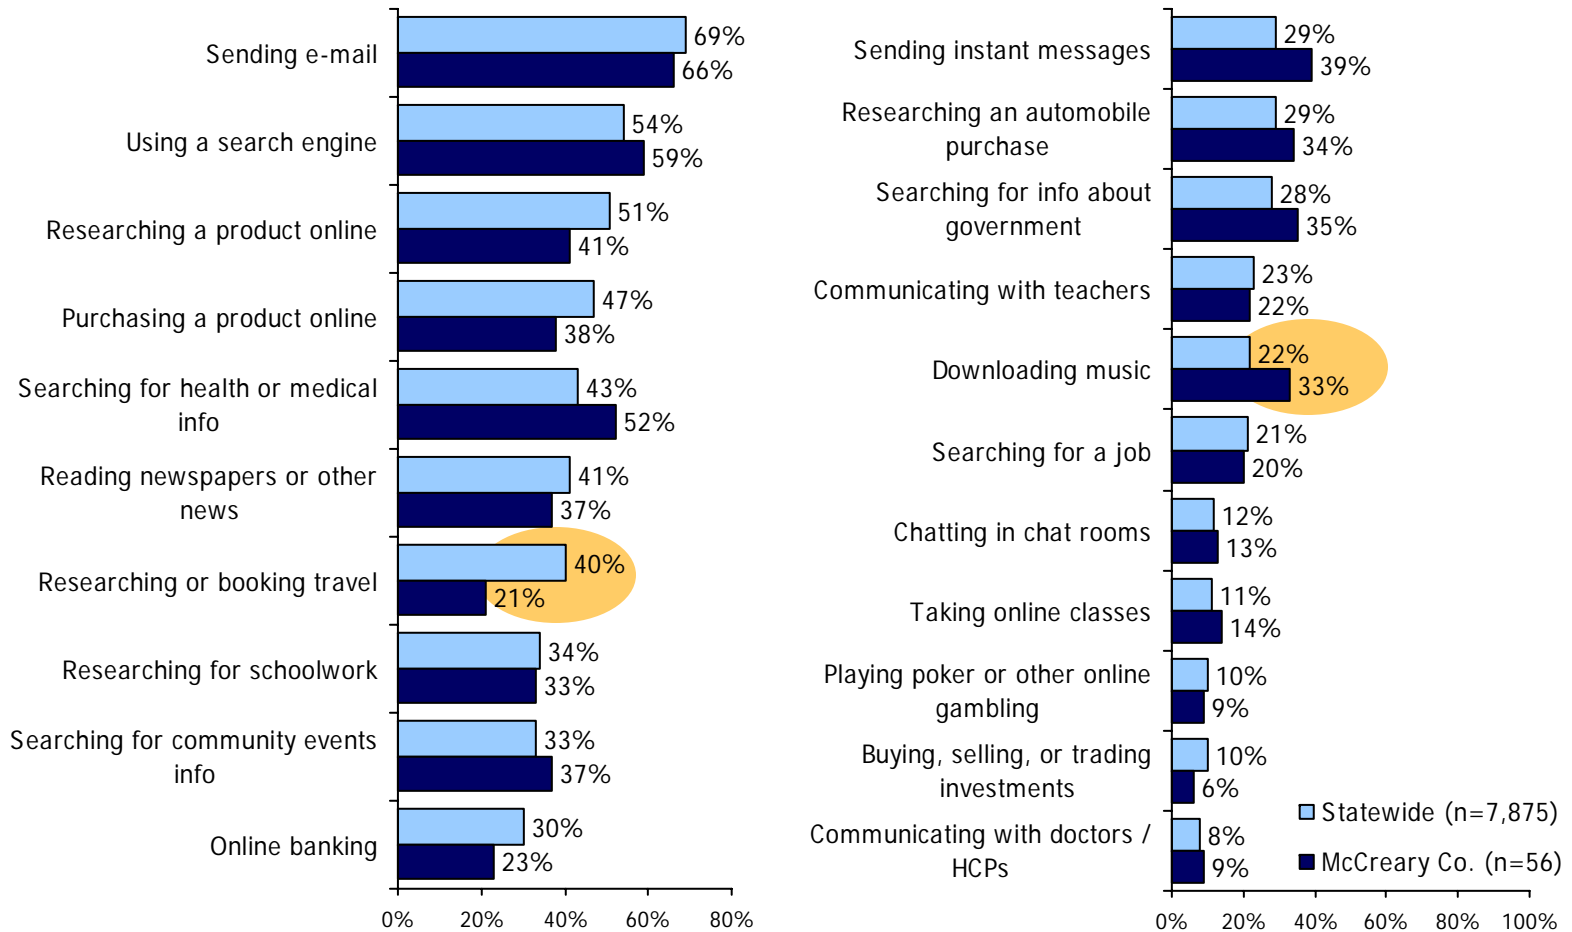

Uses for the Internet: McCreary County

Source: 2005 ConnectKY Technology Assessment Study.
Statistically significant differences (z-test at 95% confidence level) between the two groups are highlighted.