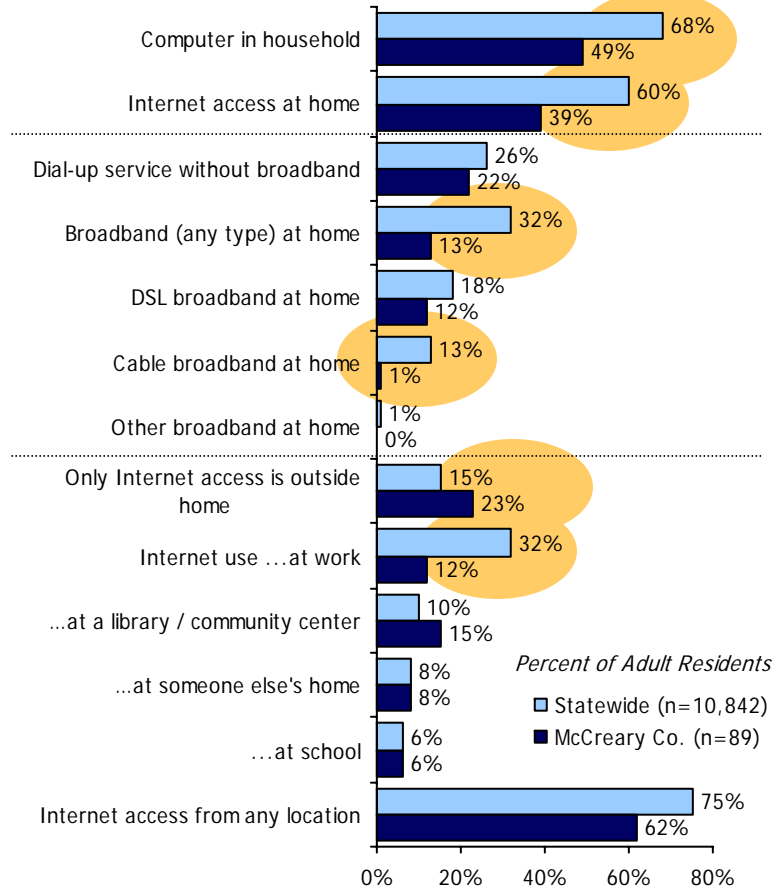

**Internet & Broadband Use in Kentucky
McCreary County Results from the
2005 County Level Technology Assessment Study**

Technology Use & Barriers: McCreary County

Technology Adoption & Use

Barriers to Internet & Broadband

Source: 2005 ConnectKY Technology Assessment Study. Statistically significant differences (z-test at 95% confidence level) between the two groups are highlighted.
 Note: Barriers to obtaining Internet and broadband use are rebased to show as a percent of all adults.