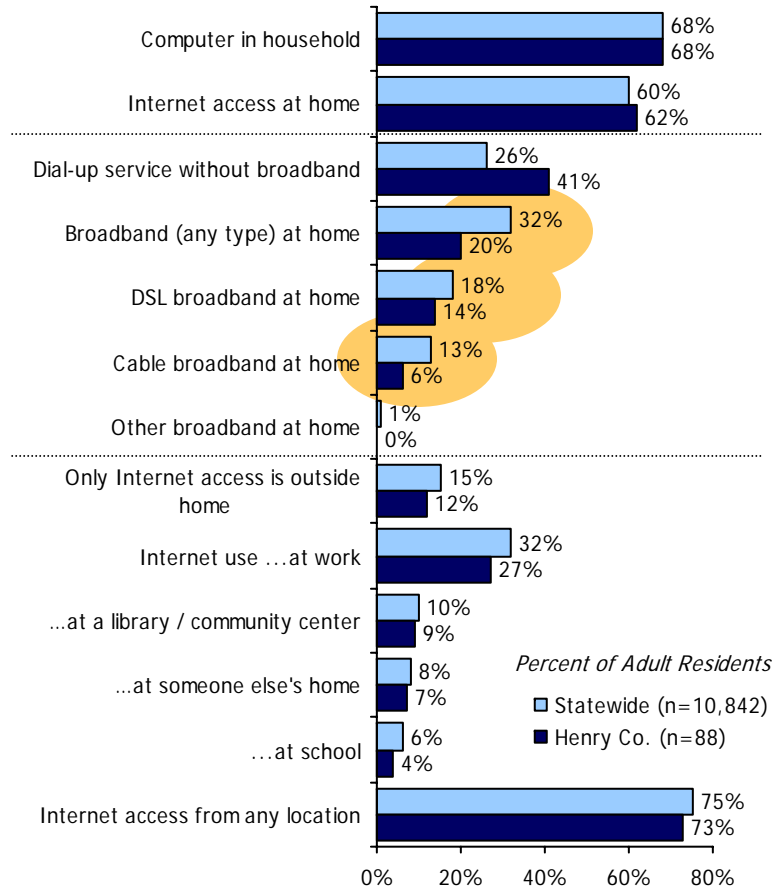

**Internet & Broadband Use in Kentucky
Henry County Results from the
2005 County Level Technology Assessment Study**

Technology Use & Barriers: Henry County

Technology Adoption & Use

Barriers to Internet & Broadband

Source: 2005 ConnectKY Technology Assessment Study. Statistically significant differences (z-test at 95% confidence level) between the two groups are highlighted.
 Note: Barriers to obtaining Internet and broadband use are rebased to show as a percent of all adults.

Uses for the Internet: Henry County

Source: 2005 ConnectKY Technology Assessment Study.
 Statistically significant differences (z-test at 95% confidence level) between the two groups are highlighted.