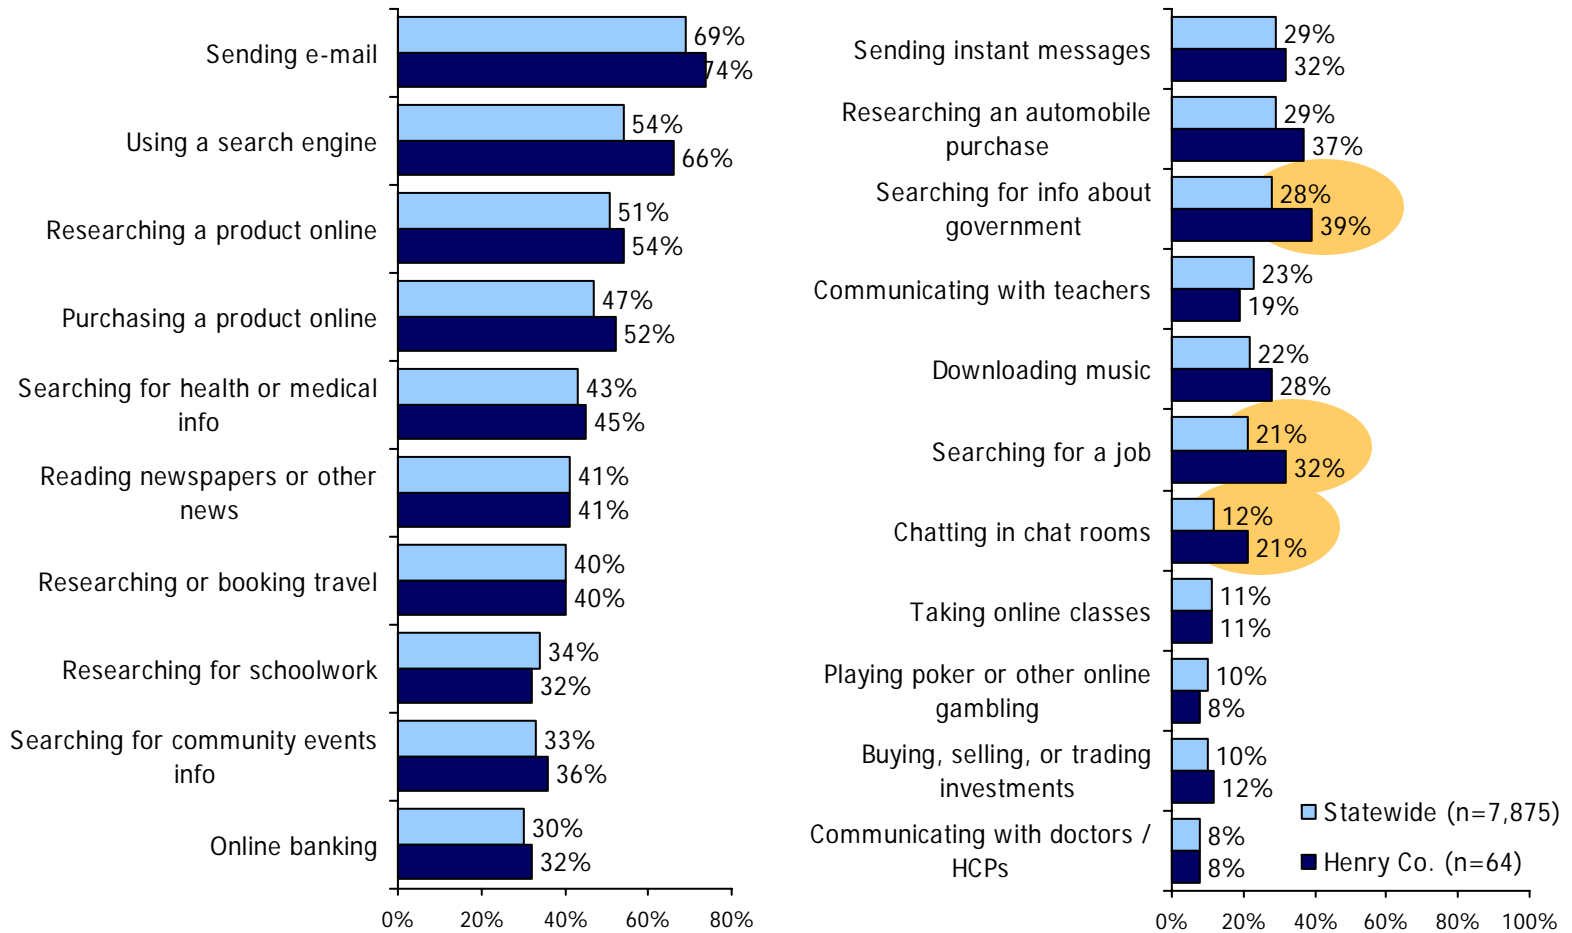

**Internet & Broadband Use in Kentucky
Henry County Results from the
2005 County Level Technology Assessment Study**

Technology Use & Barriers: Henry County

Technology Adoption & Use

Barriers to Internet & Broadband

Source: 2005 ConnectKY Technology Assessment Study. Statistically significant differences (z-test at 95% confidence level) between the two groups are highlighted.
 Note: Barriers to obtaining Internet and broadband use are rebased to show as a percent of all adults.

Uses for the Internet: Henry County

Source: 2005 ConnectKY Technology Assessment Study.
 Statistically significant differences (z-test at 95% confidence level) between the two groups are highlighted.