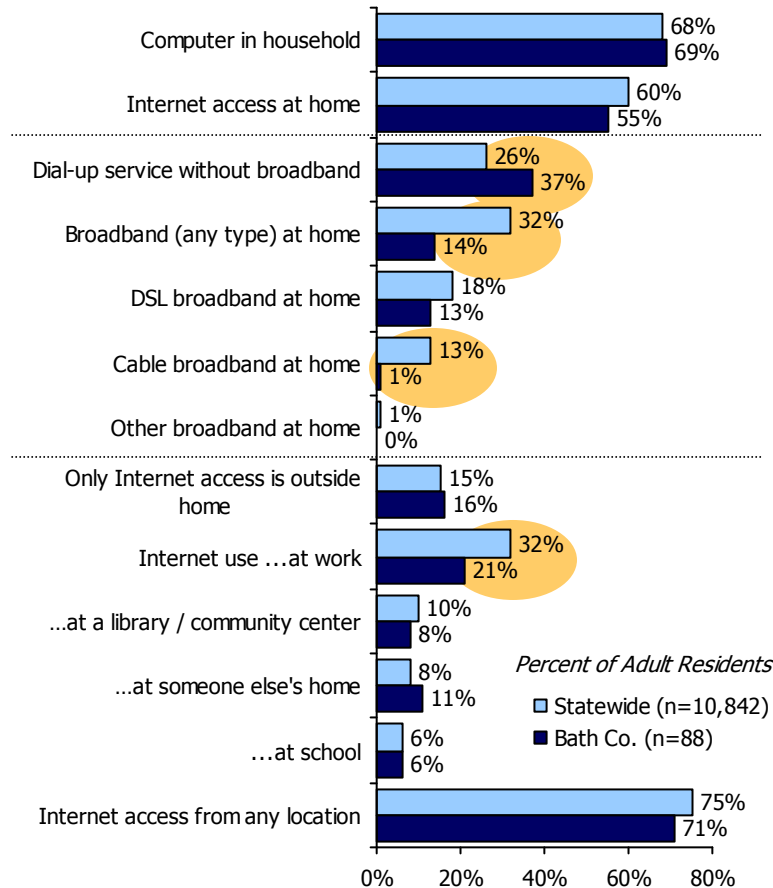

**Internet & Broadband Use in Kentucky
Bath County Results from the
2005 County Level Technology Assessment Study**

Technology Use & Barriers: Bath County

Technology Adoption & Use

Barriers to Internet & Broadband

Source: 2005 ConnectKY Technology Assessment Study. Statistically significant differences (z-test at 95% confidence level) between the two groups are highlighted.
 Note: Barriers to obtaining Internet and broadband use are rebased to show as a percent of all adults.

Uses for the Internet: Bath County

Source: 2005 ConnectKY Technology Assessment Study.
 Statistically significant differences (z-test at 95% confidence level) between the two groups are highlighted.