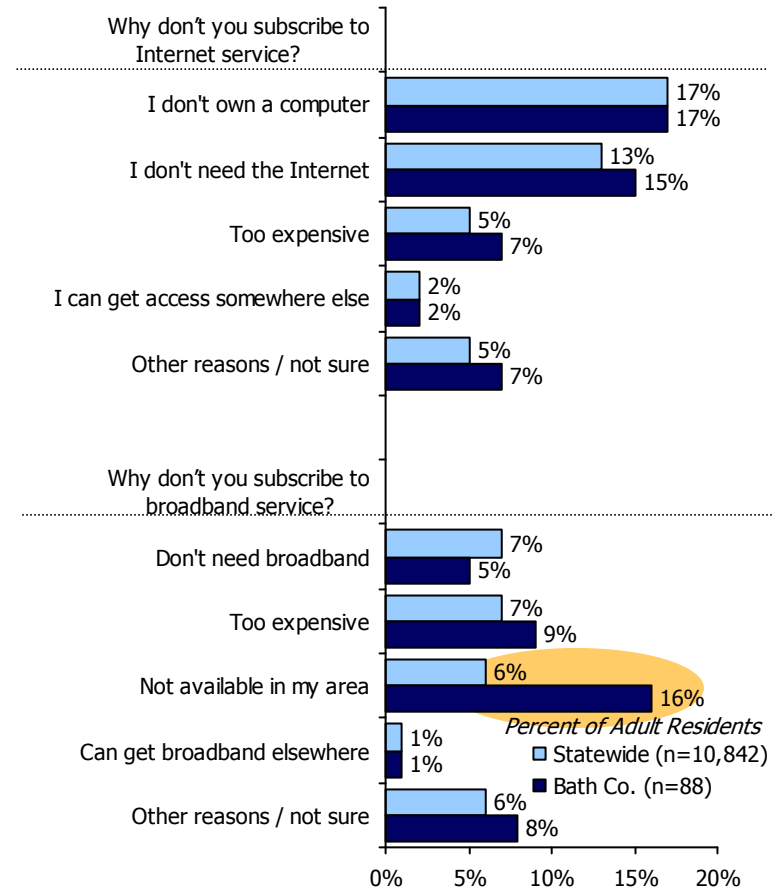

**Internet & Broadband Use in Kentucky
Bath County Results from the
2005 County Level Technology Assessment Study**

Technology Use & Barriers: Bath County

Technology Adoption & Use

Barriers to Internet & Broadband