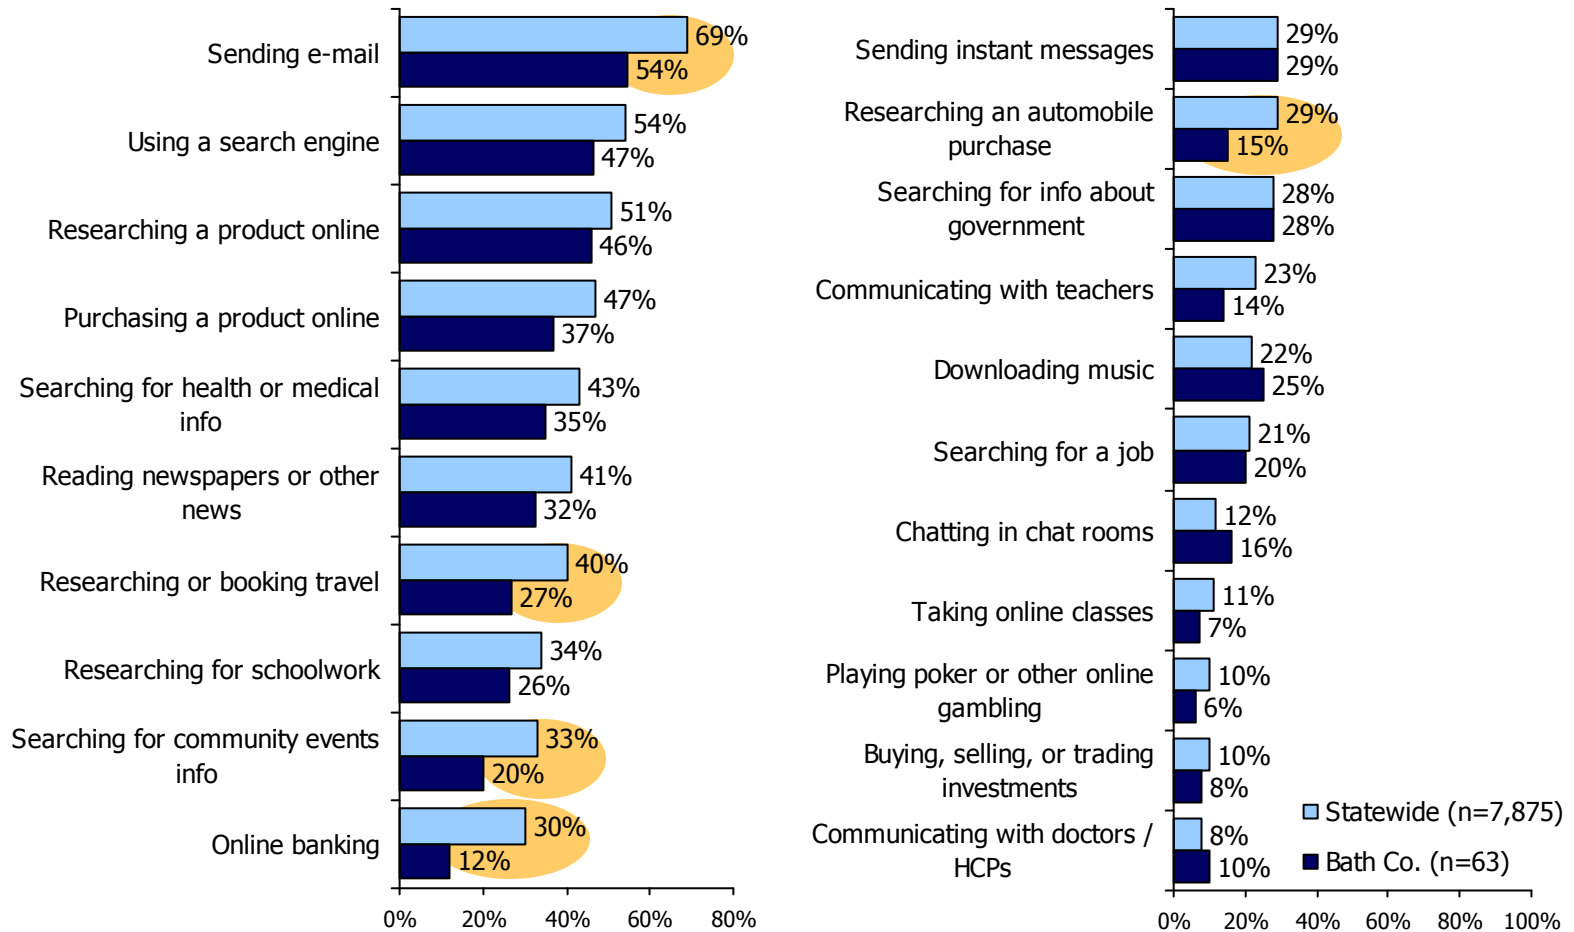

Uses for the Internet: Bath County

Source: 2005 ConnectKY Technology Assessment Study.
Statistically significant differences (z-test at 95% confidence level) between the two groups are highlighted.