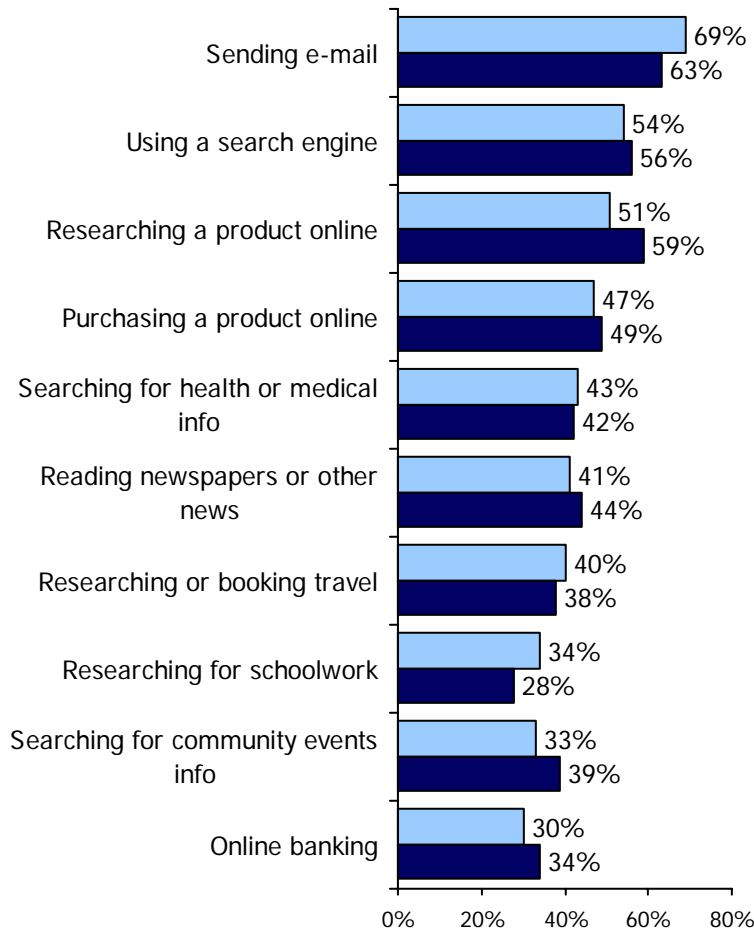

Uses for the Internet: Henderson County

Source: 2005 ConnectKY Technology Assessment Study.

Statistically significant differences (z-test at 95% confidence level) between the two groups are highlighted.