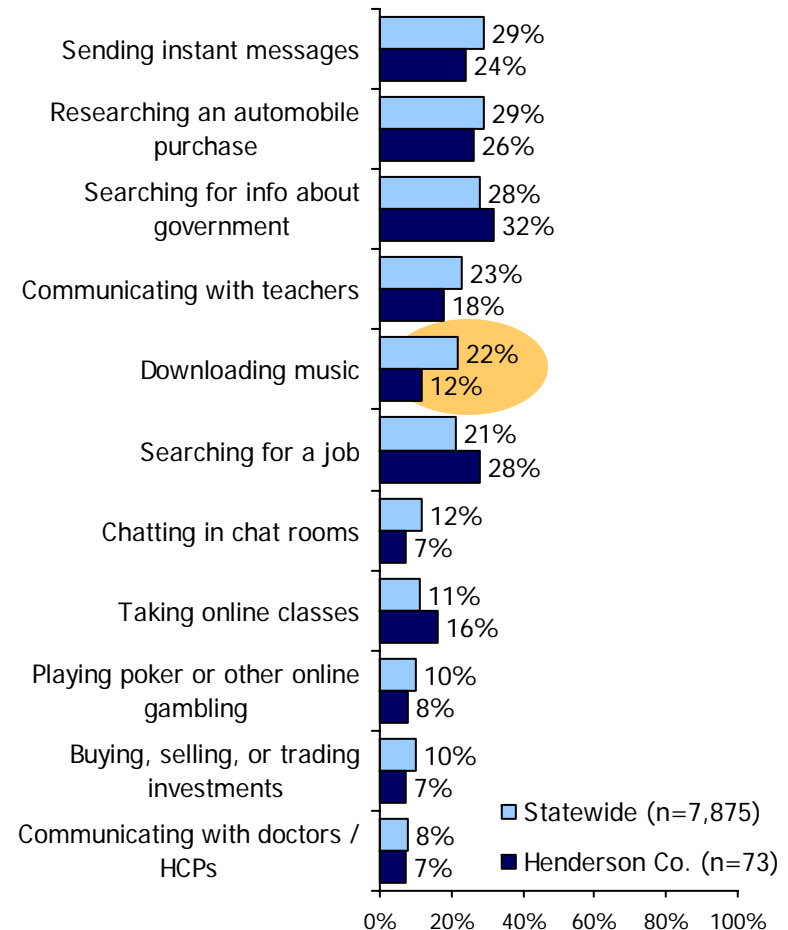

Uses for the Internet: Henderson County

Source: 2005 ConnectKY Technology Assessment Study.

Statistically significant differences (z-test at 95% confidence level) between the two groups are highlighted.