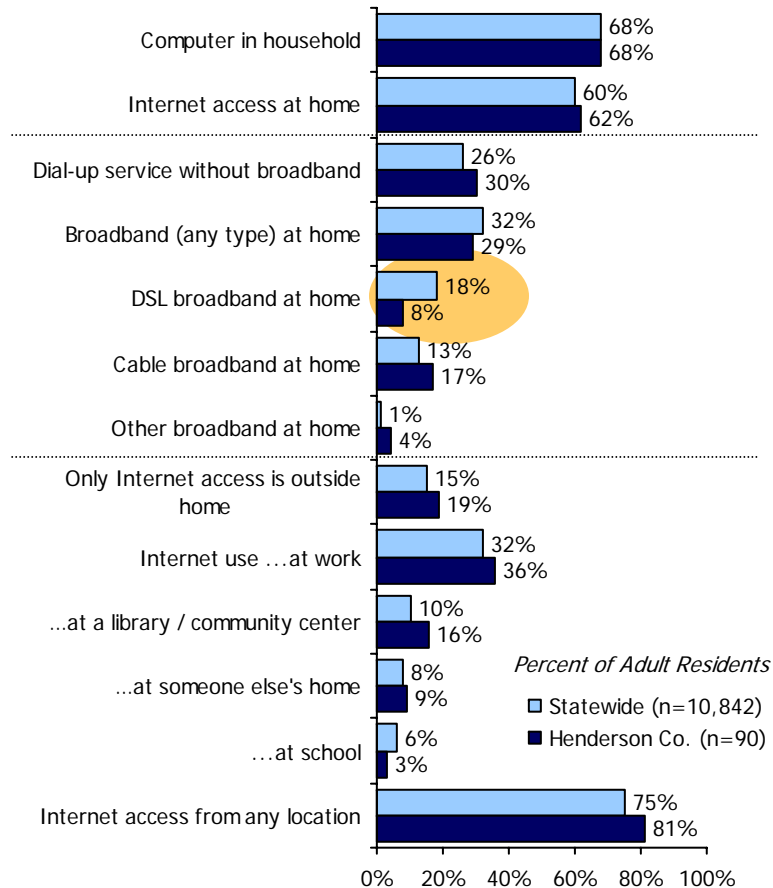

**Internet & Broadband Use in Kentucky
Henderson County Results from the
2005 County Level Technology Assessment Study**

Technology Use & Barriers: Henderson County

Technology Adoption & Use

Barriers to Internet & Broadband

Source: 2005 ConnectKY Technology Assessment Study. Statistically significant differences (z-test at 95% confidence level) between the two groups are highlighted.
 Note: Barriers to obtaining Internet and broadband use are rebased to show as a percent of all adults.

Uses for the Internet: Henderson County

Source: 2005 ConnectKY Technology Assessment Study.

Statistically significant differences (z-test at 95% confidence level) between the two groups are highlighted.