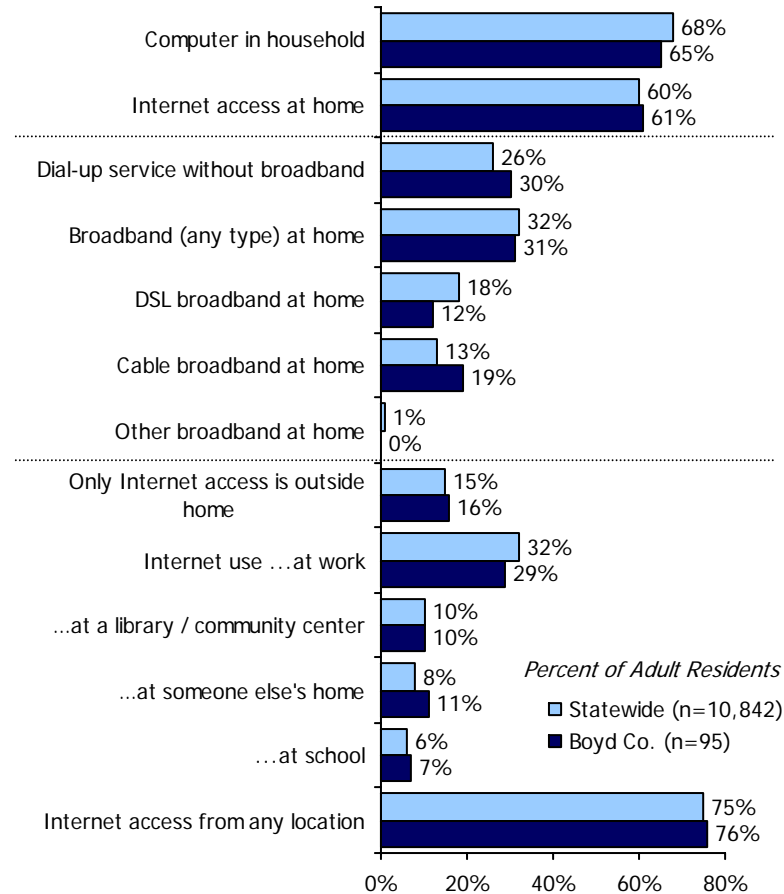

**Internet & Broadband Use in Kentucky
Boyd County Results from the
2005 County Level Technology Assessment Study**

Technology Use & Barriers: Boyd County

Technology Adoption & Use

Barriers to Internet & Broadband

Source: 2005 ConnectKY Technology Assessment Study. Statistically significant differences (z-test at 95% confidence level) between the two groups are highlighted.
 Note: Barriers to obtaining Internet and broadband use are rebased to show as a percent of all adults.