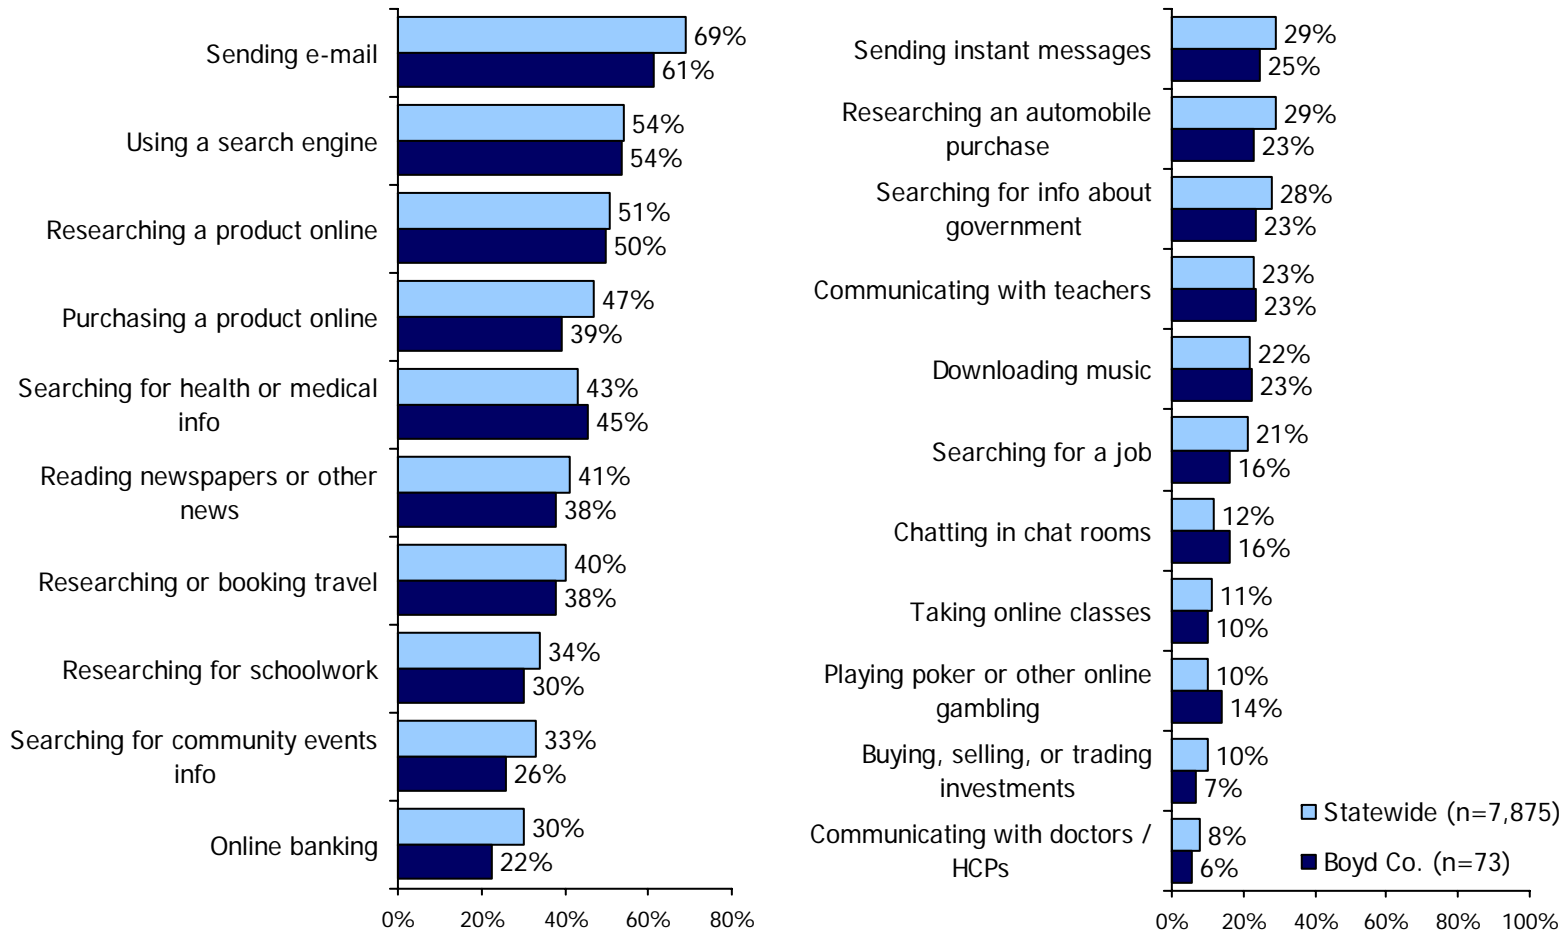

Uses for the Internet: Boyd County

Source: 2005 ConnectKY Technology Assessment Study.
Statistically significant differences (z-test at 95% confidence level) between the two groups are highlighted.