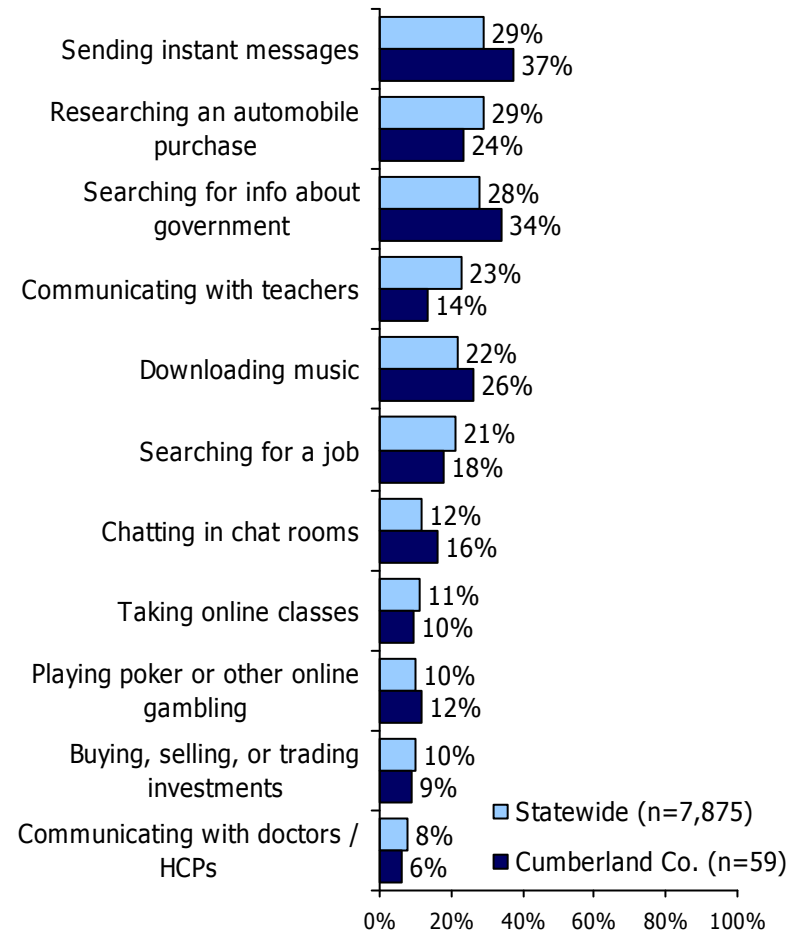

Uses for the Internet: Cumberland County

Source: 2005 ConnectKY Technology Assessment Study.

Statistically significant differences (z-test at 95% confidence level) between the two groups are highlighted.