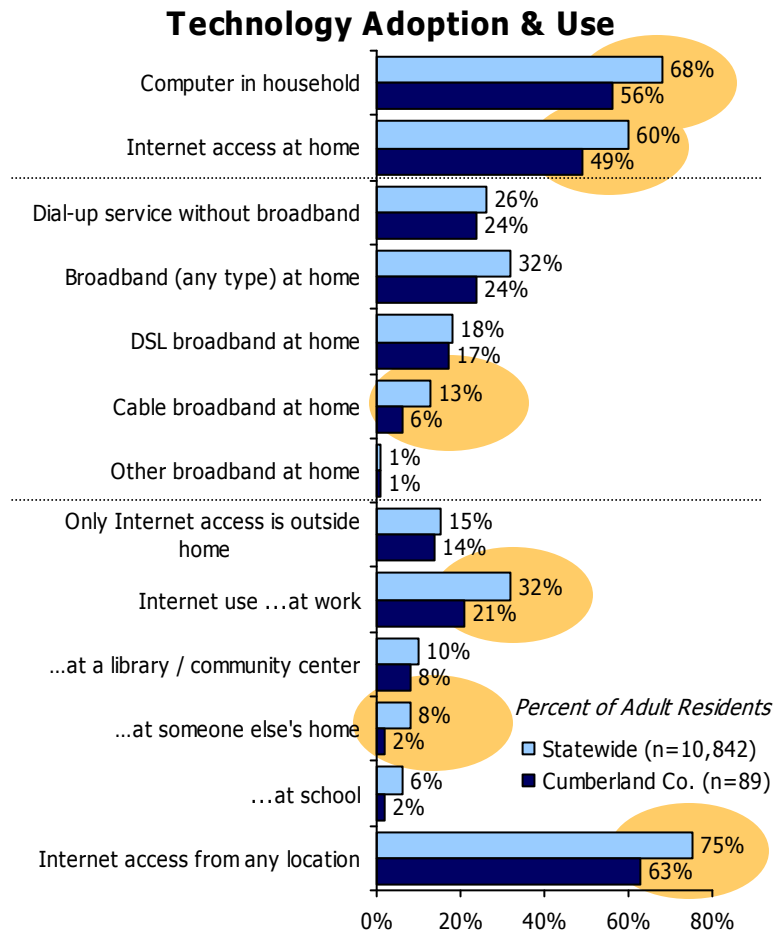

---

**Internet & Broadband Use in Kentucky**  
**Cumberland County Results from the**  
**2005 County Level Technology Assessment Study**

# Technology Use & Barriers: Cumberland County

Source: 2005 ConnectKY Technology Assessment Study. Statistically significant differences (z-test at 95% confidence level) between the two groups are highlighted.  
 Note: Barriers to obtaining Internet and broadband use are rebased to show as a percent of all adults.

# Uses for the Internet: Cumberland County

Source: 2005 ConnectKY Technology Assessment Study.

Statistically significant differences (z-test at 95% confidence level) between the two groups are highlighted.