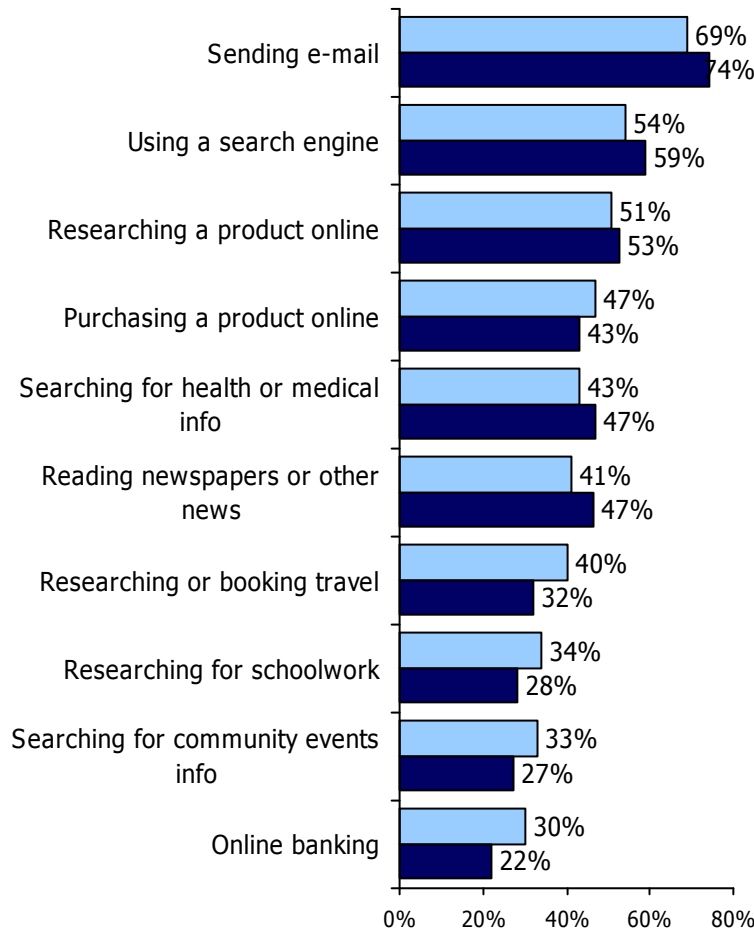

---

**Internet & Broadband Use in Kentucky**  
**Cumberland County Results from the**  
**2005 County Level Technology Assessment Study**

# Technology Use & Barriers: Cumberland County

Source: 2005 ConnectKY Technology Assessment Study. Statistically significant differences (z-test at 95% confidence level) between the two groups are highlighted.  
 Note: Barriers to obtaining Internet and broadband use are rebased to show as a percent of all adults.

# Uses for the Internet: Cumberland County

Source: 2005 ConnectKY Technology Assessment Study.

Statistically significant differences (z-test at 95% confidence level) between the two groups are highlighted.