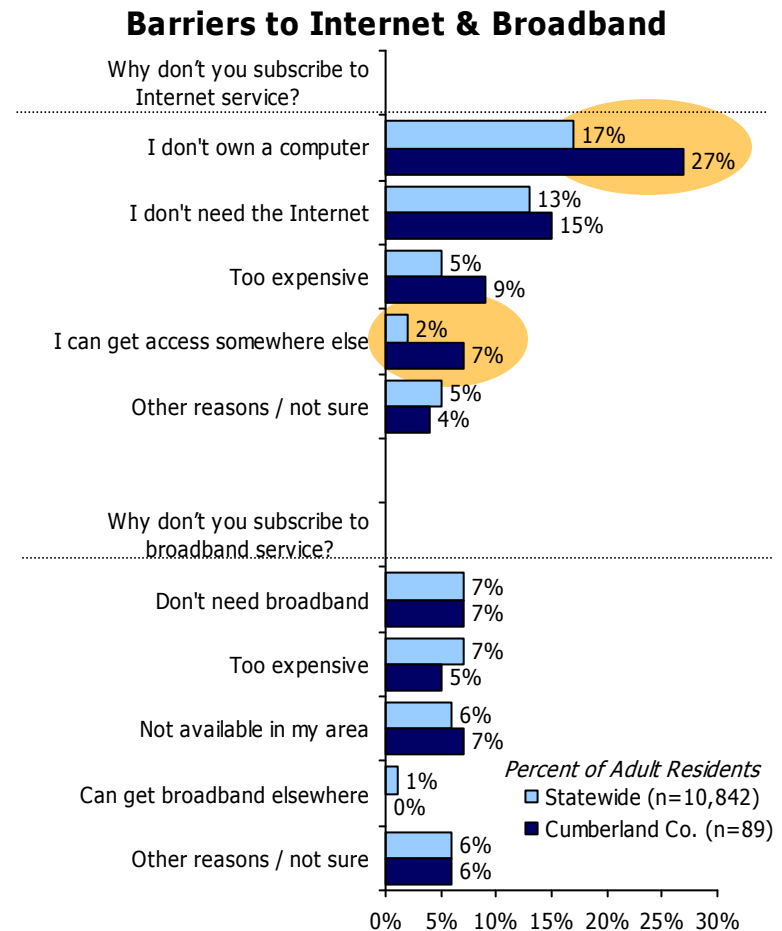

---

**Internet & Broadband Use in Kentucky**  
**Cumberland County Results from the**  
**2005 County Level Technology Assessment Study**

# Technology Use & Barriers: Cumberland County

Source: 2005 ConnectKY Technology Assessment Study. Statistically significant differences (z-test at 95% confidence level) between the two groups are highlighted.  
 Note: Barriers to obtaining Internet and broadband use are rebased to show as a percent of all adults.