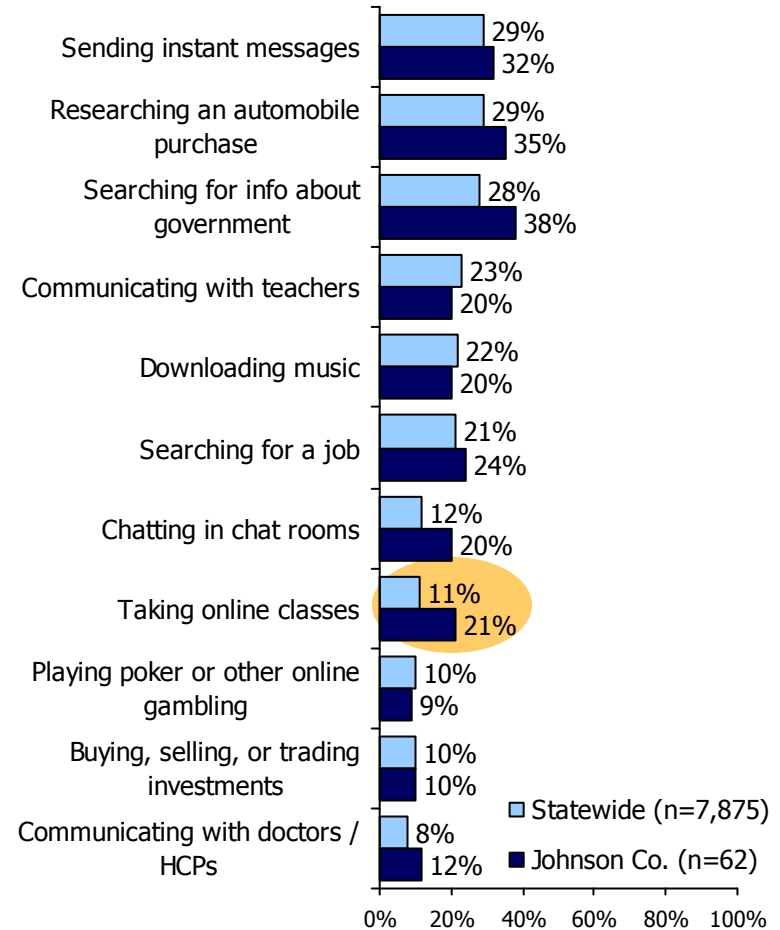

Uses for the Internet: Johnson County

Source: 2005 ConnectKY Technology Assessment Study.
Statistically significant differences (z-test at 95% confidence level) between the two groups are highlighted.