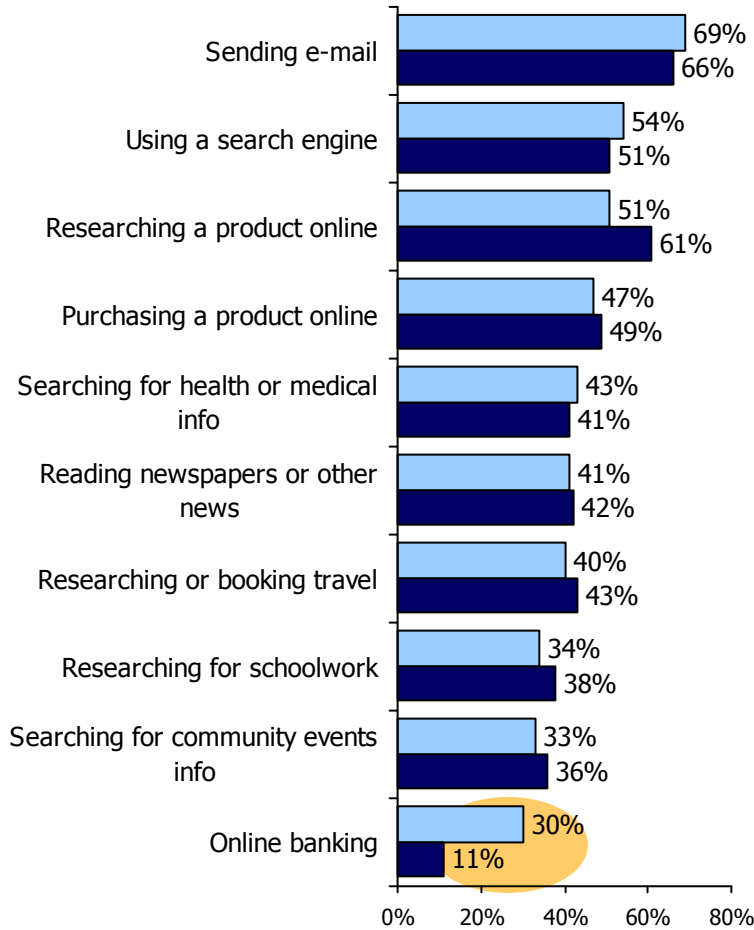

**Internet & Broadband Use in Kentucky
Johnson County Results from the
2005 County Level Technology Assessment Study**

Technology Use & Barriers: Johnson County

Technology Adoption & Use

Barriers to Internet & Broadband

Source: 2005 ConnectKY Technology Assessment Study. Statistically significant differences (z-test at 95% confidence level) between the two groups are highlighted.
 Note: Barriers to obtaining Internet and broadband use are rebased to show as a percent of all adults.

Uses for the Internet: Johnson County

Source: 2005 ConnectKY Technology Assessment Study.
 Statistically significant differences (z-test at 95% confidence level) between the two groups are highlighted.