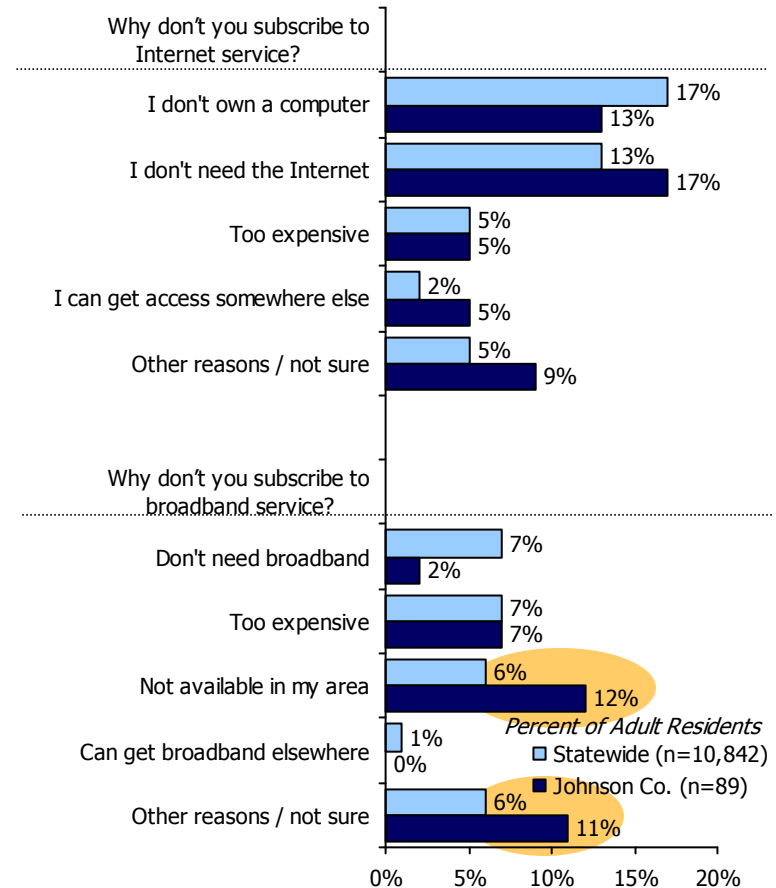

**Internet & Broadband Use in Kentucky
Johnson County Results from the
2005 County Level Technology Assessment Study**

Technology Use & Barriers: Johnson County

Technology Adoption & Use

Barriers to Internet & Broadband