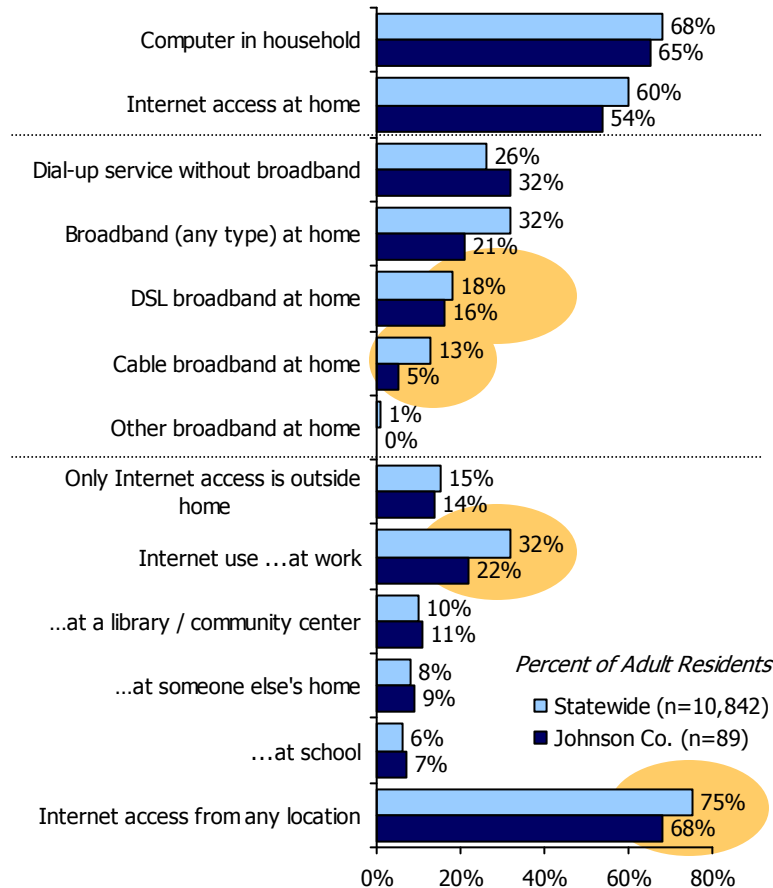

**Internet & Broadband Use in Kentucky
Johnson County Results from the
2005 County Level Technology Assessment Study**

Technology Use & Barriers: Johnson County

Technology Adoption & Use

Barriers to Internet & Broadband

Source: 2005 ConnectKY Technology Assessment Study. Statistically significant differences (z-test at 95% confidence level) between the two groups are highlighted.
 Note: Barriers to obtaining Internet and broadband use are rebased to show as a percent of all adults.

Uses for the Internet: Johnson County

Source: 2005 ConnectKY Technology Assessment Study.
 Statistically significant differences (z-test at 95% confidence level) between the two groups are highlighted.