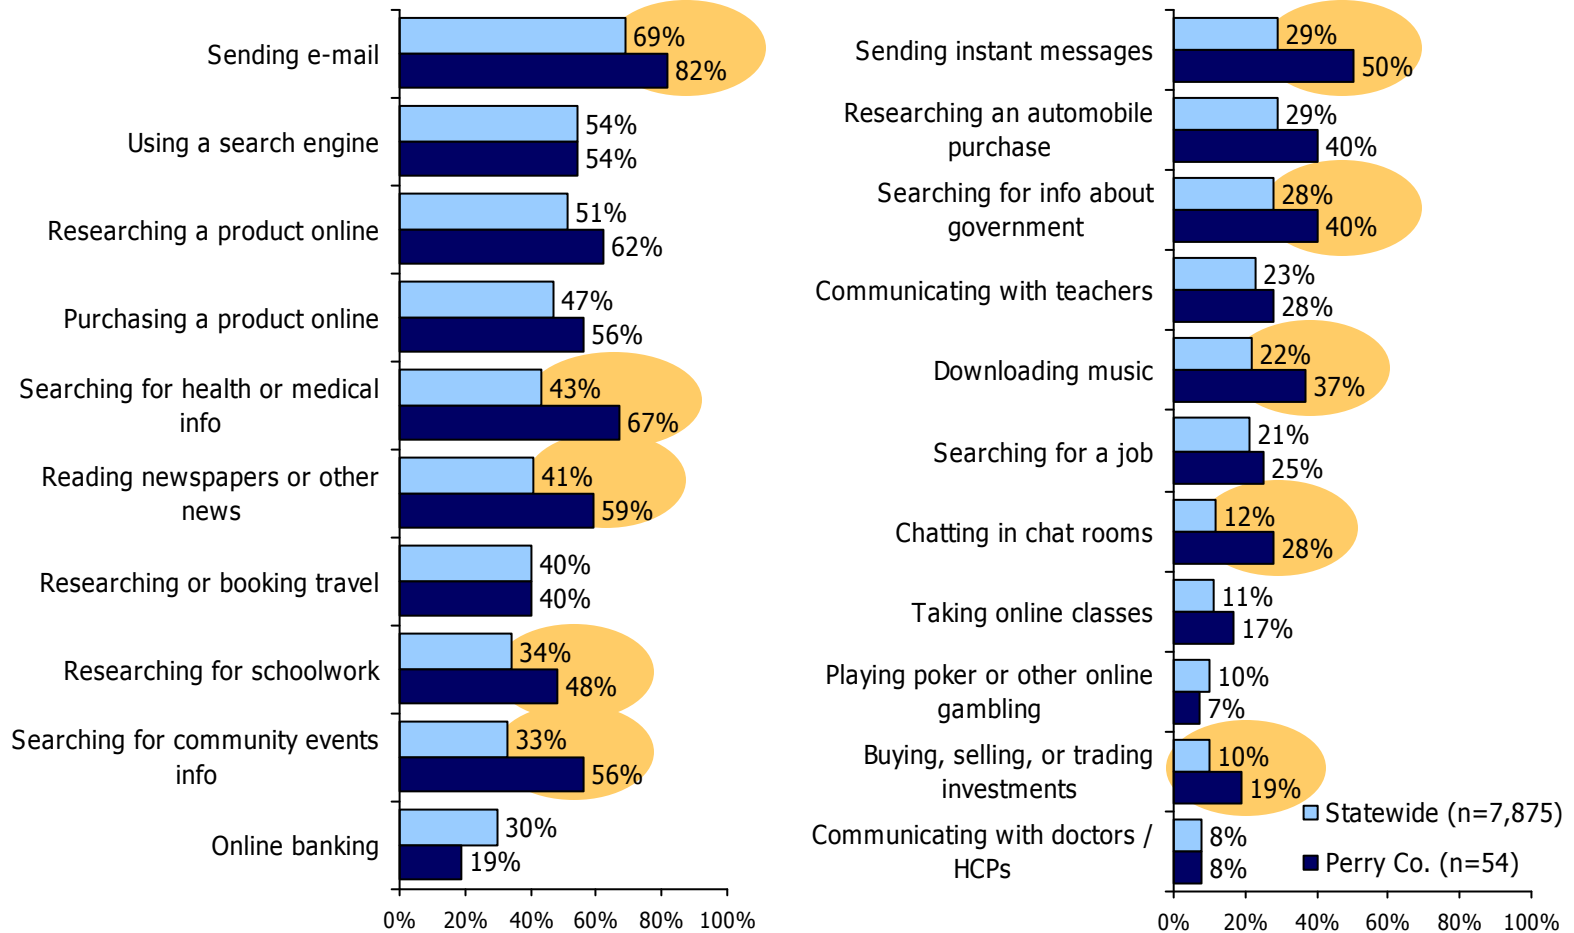

**Internet & Broadband Use in Kentucky
Perry County Results from the
2005 County Level Technology Assessment Study**

Technology Use & Barriers: Perry County

Technology Adoption & Use

Barriers to Internet & Broadband

Source: 2005 ConnectKY Technology Assessment Study. Statistically significant differences (z-test at 95% confidence level) between the two groups are highlighted.
 Note: Barriers to obtaining Internet and broadband use are rebased to show as a percent of all adults.

Uses for the Internet: Perry County

Source: 2005 ConnectKY Technology Assessment Study.
Statistically significant differences (z-test at 95% confidence level) between the two groups are highlighted.