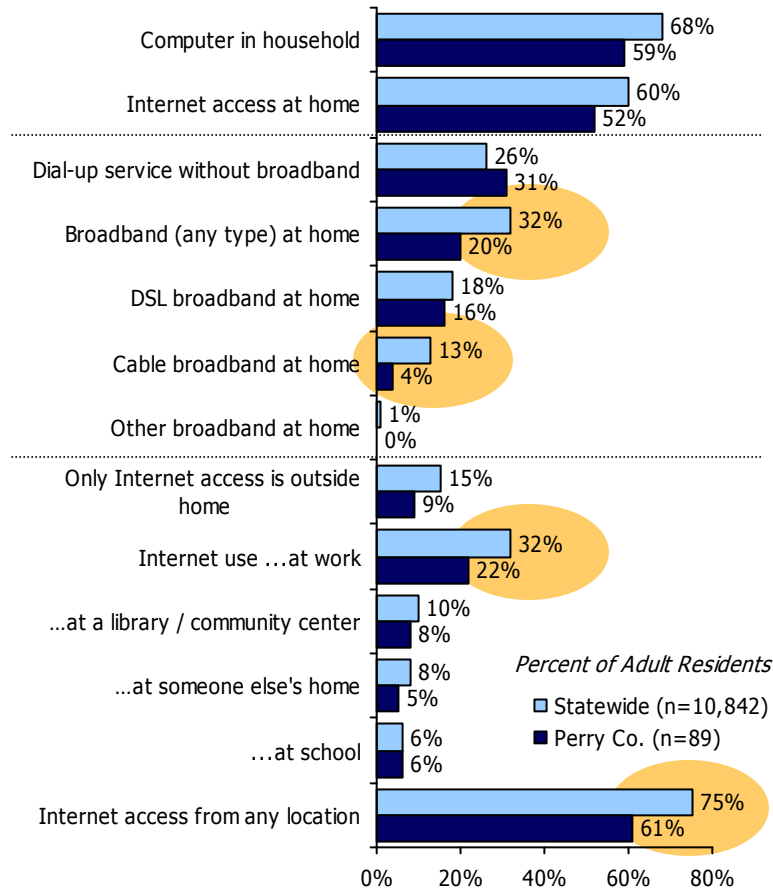

**Internet & Broadband Use in Kentucky
Perry County Results from the
2005 County Level Technology Assessment Study**

Technology Use & Barriers: Perry County

Technology Adoption & Use

Barriers to Internet & Broadband

Source: 2005 ConnectKY Technology Assessment Study. Statistically significant differences (z-test at 95% confidence level) between the two groups are highlighted.
 Note: Barriers to obtaining Internet and broadband use are rebased to show as a percent of all adults.

Uses for the Internet: Perry County

Source: 2005 ConnectKY Technology Assessment Study.
Statistically significant differences (z-test at 95% confidence level) between the two groups are highlighted.