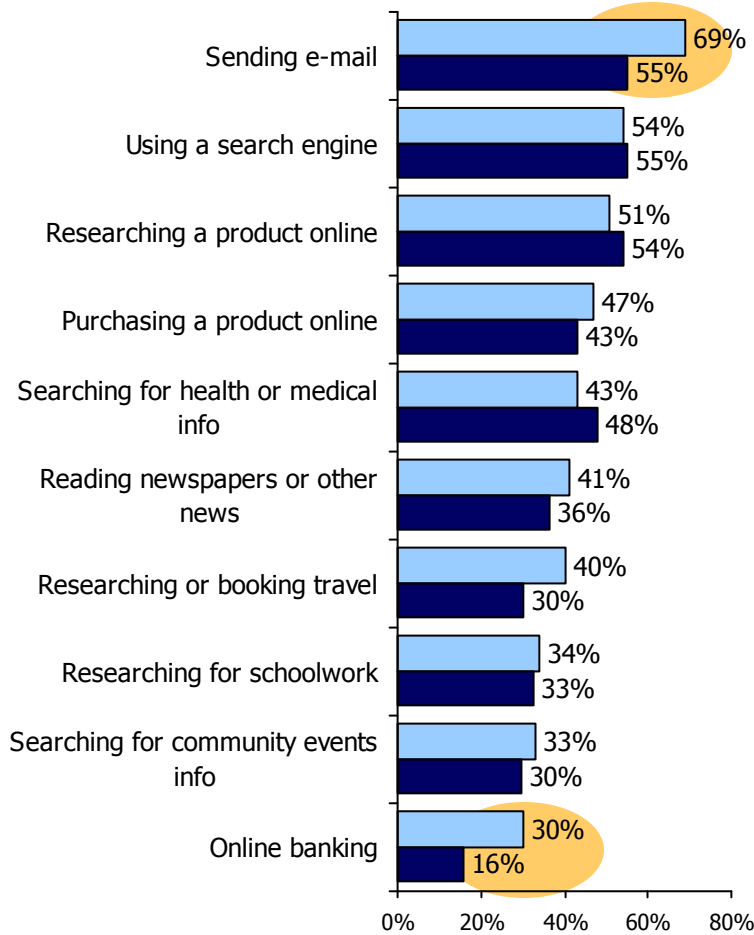

Uses for the Internet: Crittenden County

Source: 2005 ConnectKY Technology Assessment Study.
Statistically significant differences (z-test at 95% confidence level) between the two groups are highlighted.