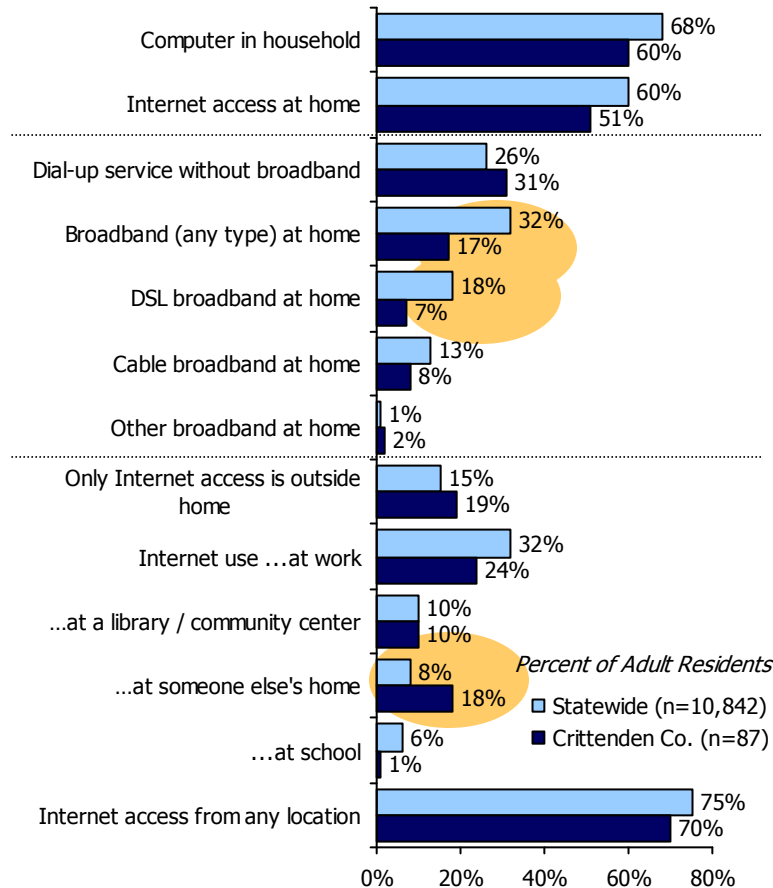

**Internet & Broadband Use in Kentucky
Crittenden County Results from the
2005 County Level Technology Assessment Study**

Technology Use & Barriers: Crittenden County

Technology Adoption & Use

Barriers to Internet & Broadband

Source: 2005 ConnectKY Technology Assessment Study. Statistically significant differences (z-test at 95% confidence level) between the two groups are highlighted.
 Note: Barriers to obtaining Internet and broadband use are rebased to show as a percent of all adults.