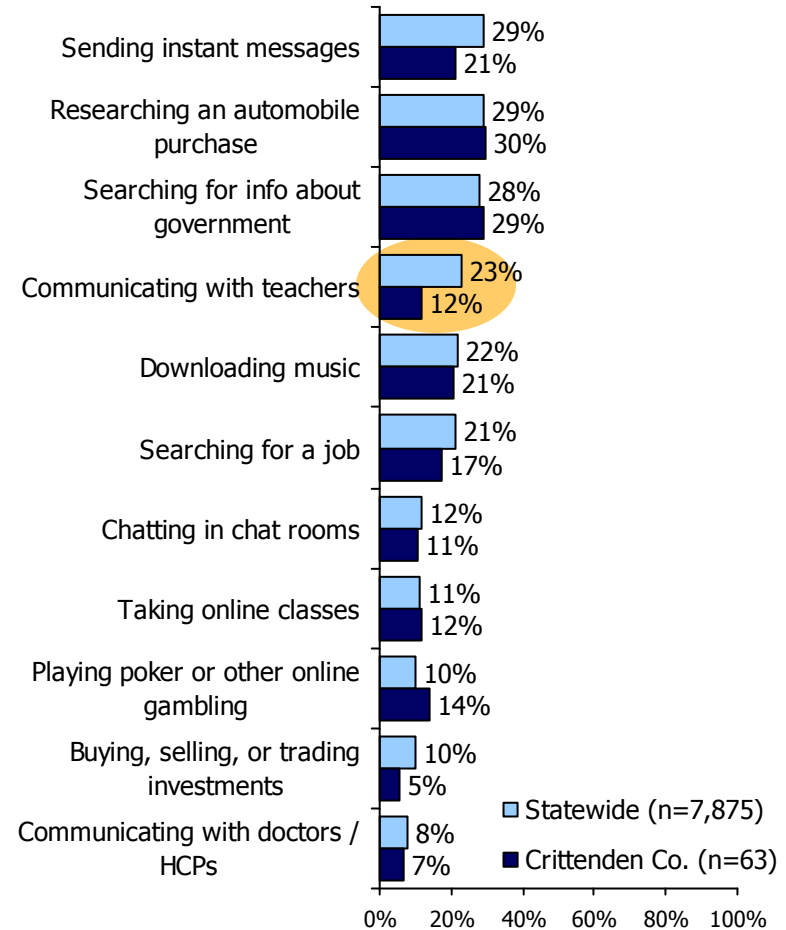

Uses for the Internet: Crittenden County

Source: 2005 ConnectKY Technology Assessment Study.
Statistically significant differences (z-test at 95% confidence level) between the two groups are highlighted.