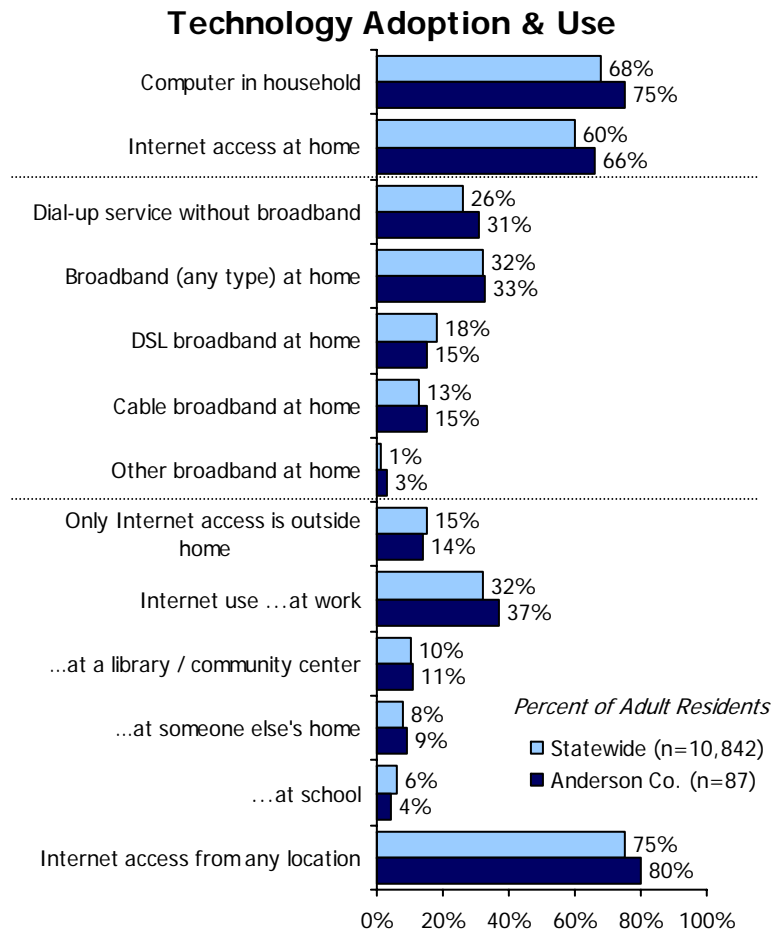

---

**Internet & Broadband Use in Kentucky  
Anderson County Results from the  
2005 County Level Technology Assessment Study**

# Technology Use & Barriers: Anderson County

Source: 2005 ConnectKY Technology Assessment Study. Statistically significant differences (z-test at 95% confidence level) between the two groups are highlighted.  
 Note: Barriers to obtaining Internet and broadband use are rebased to show as a percent of all adults.

# Uses for the Internet: Anderson County

Source: 2005 ConnectKY Technology Assessment Study.  
Statistically significant differences (z-test at 95% confidence level) between the two groups are highlighted.