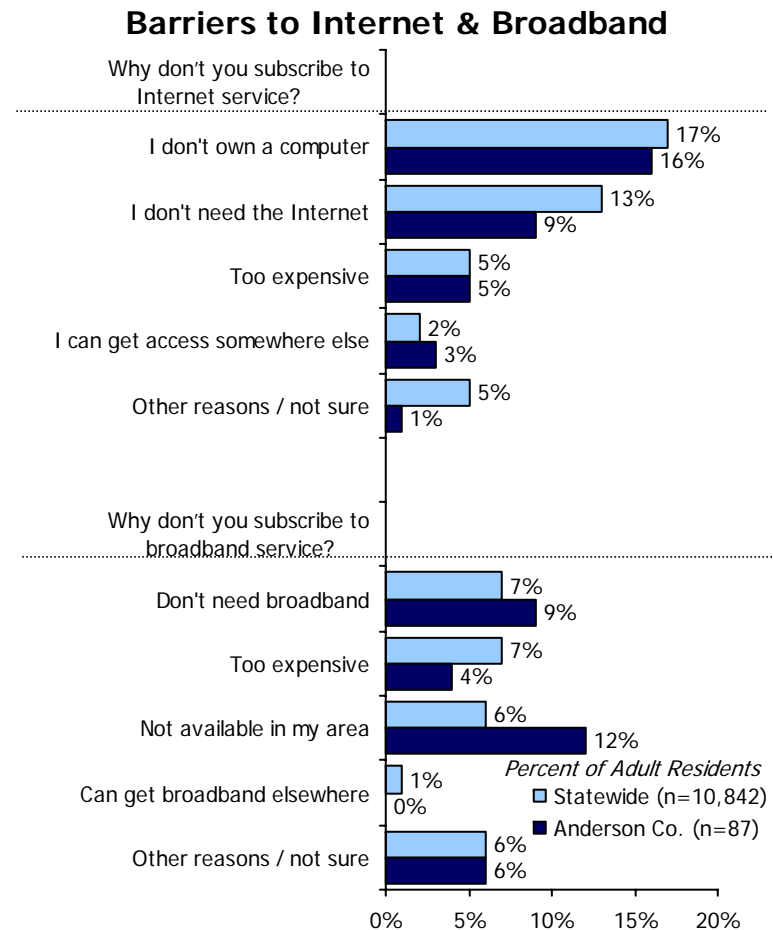

# Technology Use & Barriers: Anderson County

Source: 2005 ConnectKY Technology Assessment Study. Statistically significant differences (z-test at 95% confidence level) between the two groups are highlighted.  
 Note: Barriers to obtaining Internet and broadband use are rebased to show as a percent of all adults.