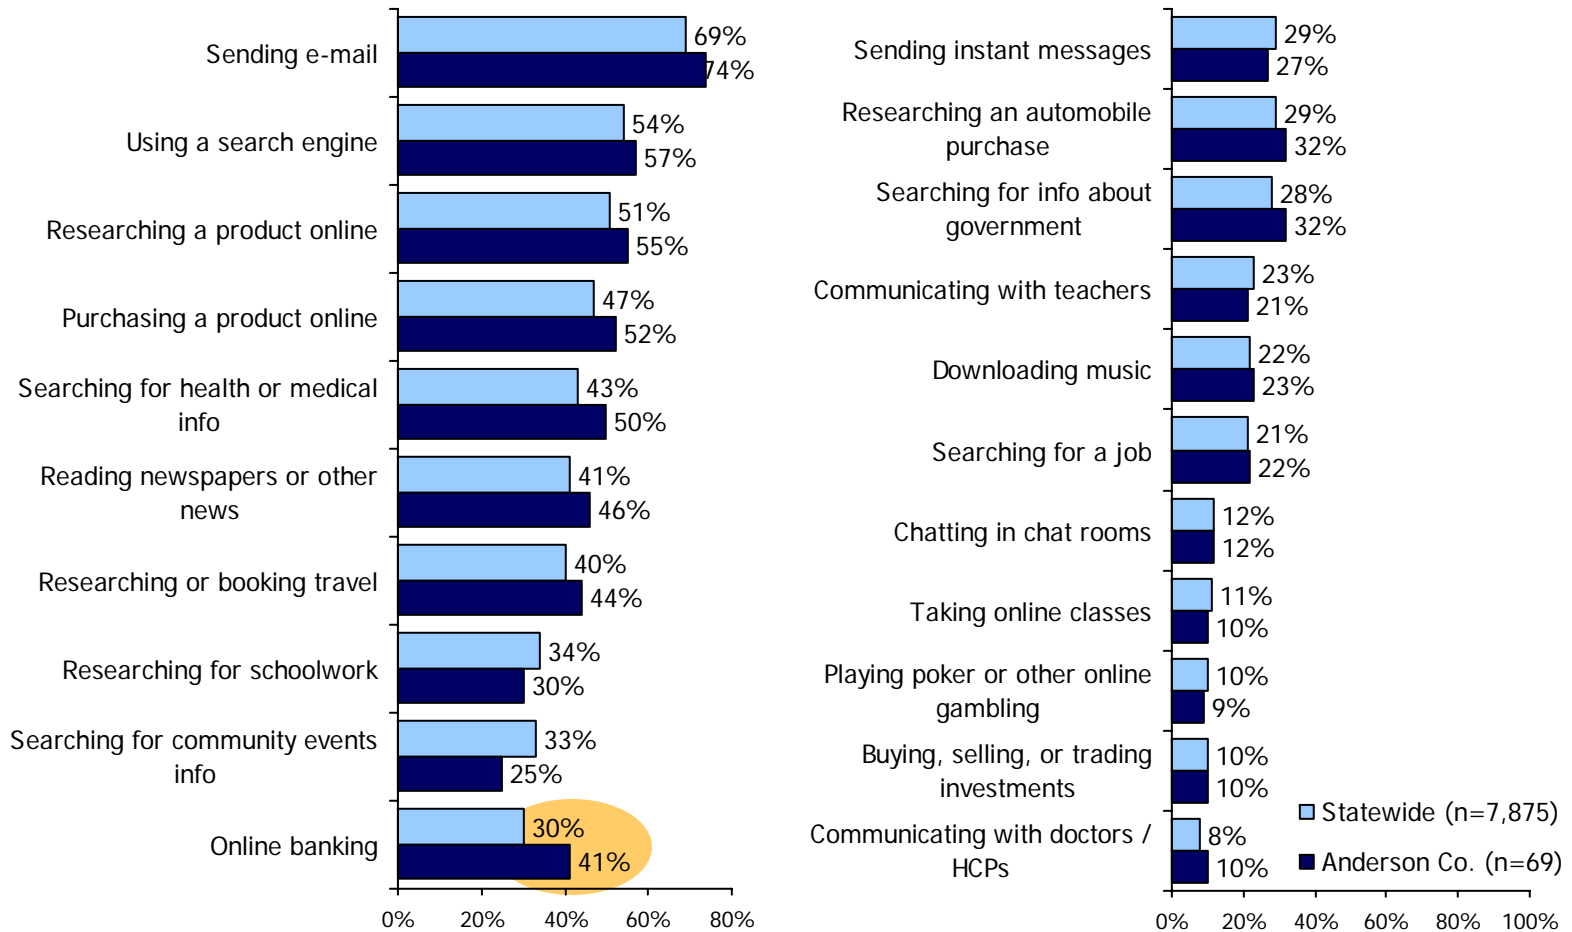

---

**Internet & Broadband Use in Kentucky  
Anderson County Results from the  
2005 County Level Technology Assessment Study**

# Technology Use & Barriers: Anderson County

Source: 2005 ConnectKY Technology Assessment Study. Statistically significant differences (z-test at 95% confidence level) between the two groups are highlighted.  
 Note: Barriers to obtaining Internet and broadband use are rebased to show as a percent of all adults.

# Uses for the Internet: Anderson County

Source: 2005 ConnectKY Technology Assessment Study.  
Statistically significant differences (z-test at 95% confidence level) between the two groups are highlighted.