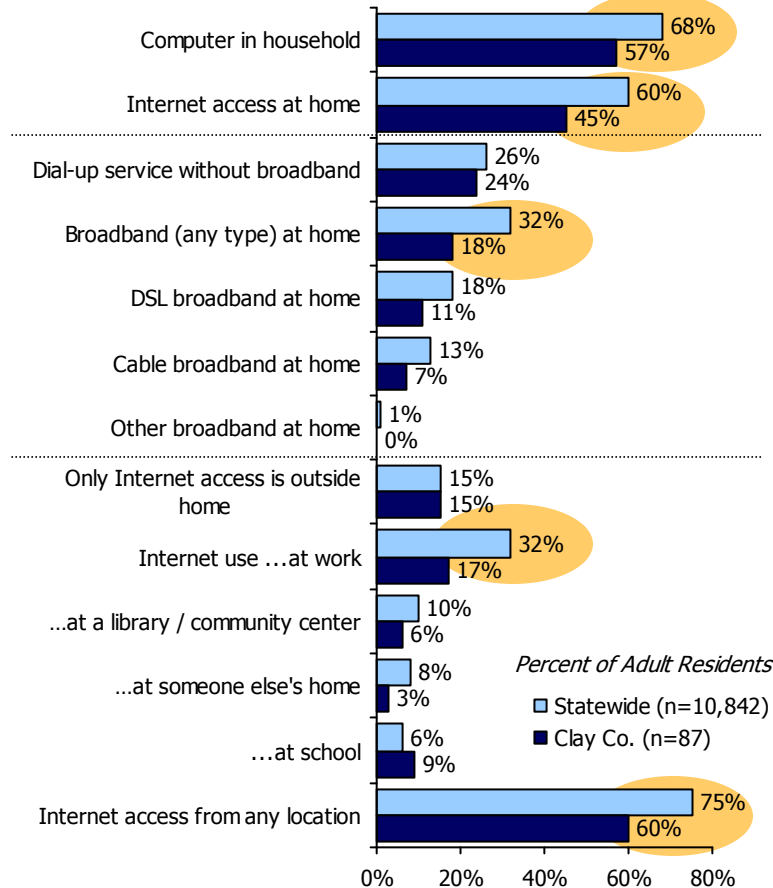

**Internet & Broadband Use in Kentucky
Clay County Results from the
2005 County Level Technology Assessment Study**

Technology Use & Barriers: Clay County

Technology Adoption & Use

Barriers to Internet & Broadband

Source: 2005 ConnectKY Technology Assessment Study. Statistically significant differences (z-test at 95% confidence level) between the two groups are highlighted.
 Note: Barriers to obtaining Internet and broadband use are rebased to show as a percent of all adults.

Uses for the Internet: Clay County

Source: 2005 ConnectKY Technology Assessment Study.
 Statistically significant differences (z-test at 95% confidence level) between the two groups are highlighted.