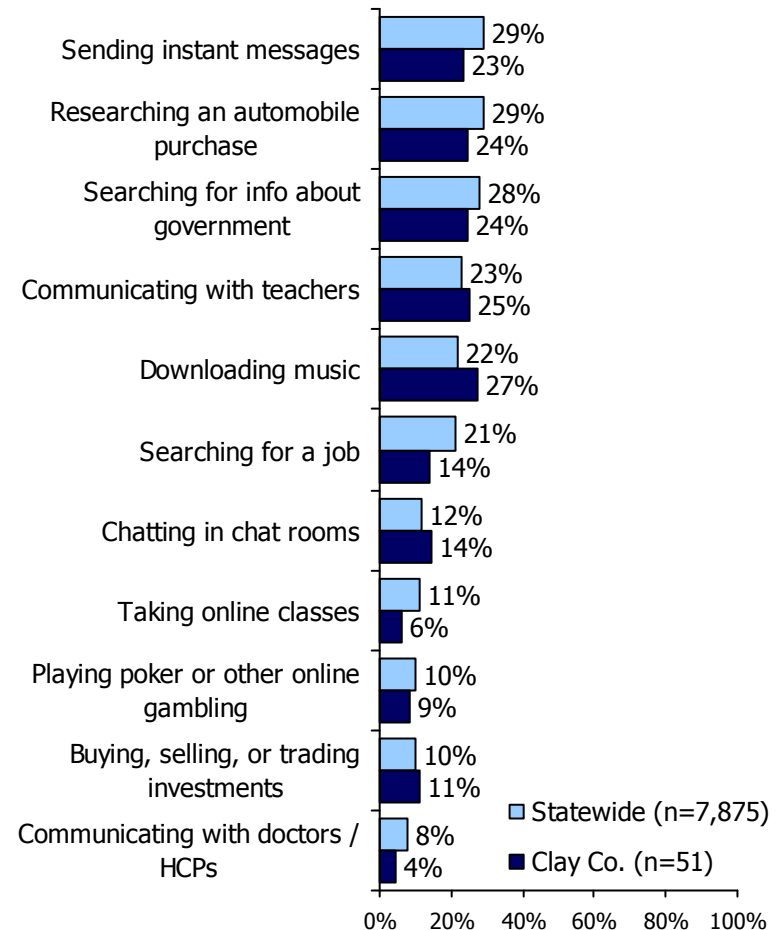

Uses for the Internet: Clay County

Source: 2005 ConnectKY Technology Assessment Study.
Statistically significant differences (z-test at 95% confidence level) between the two groups are highlighted.