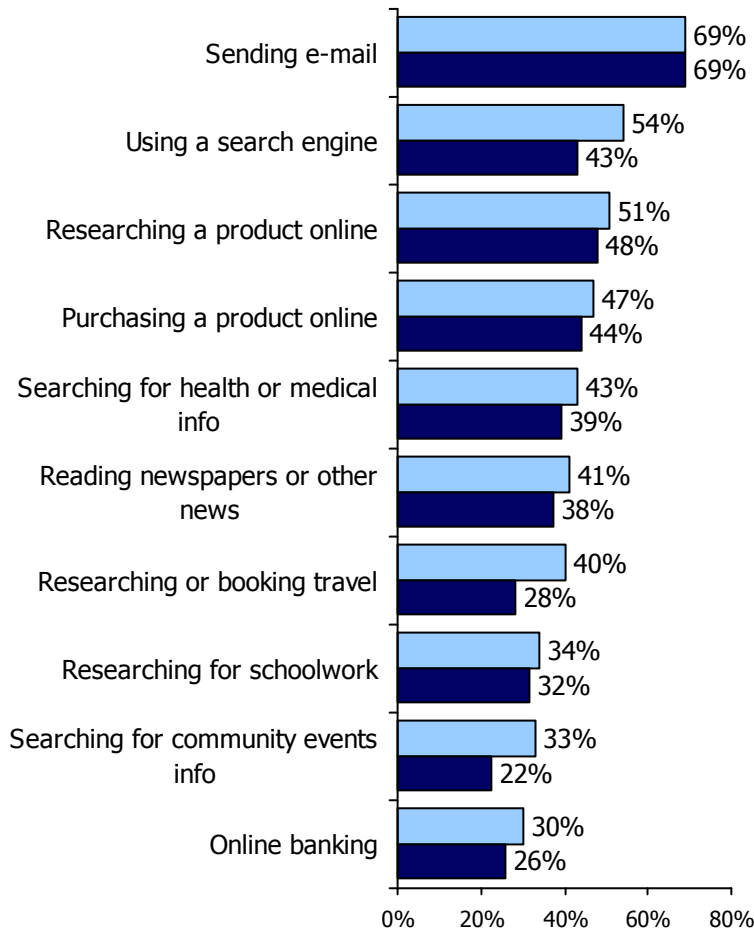

Uses for the Internet: Clay County

Source: 2005 ConnectKY Technology Assessment Study.
Statistically significant differences (z-test at 95% confidence level) between the two groups are highlighted.