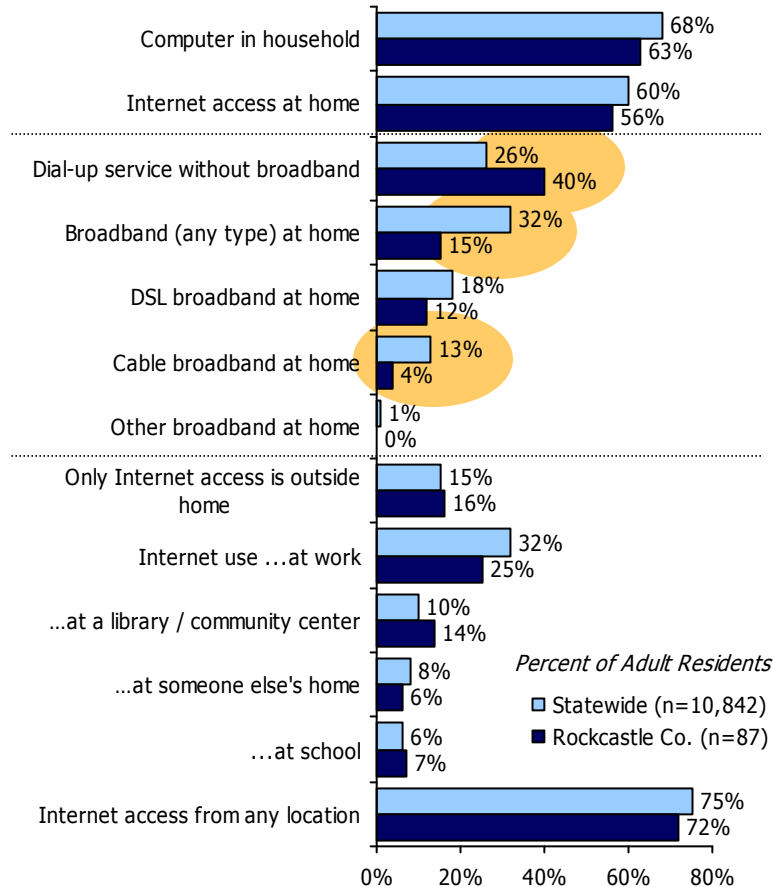

**Internet & Broadband Use in Kentucky
Rockcastle County Results from the
2005 County Level Technology Assessment Study**

Technology Use & Barriers: Rockcastle County

Technology Adoption & Use

Barriers to Internet & Broadband

Source: 2005 ConnectKY Technology Assessment Study. Statistically significant differences (z-test at 95% confidence level) between the two groups are highlighted.
 Note: Barriers to obtaining Internet and broadband use are rebased to show as a percent of all adults.

Uses for the Internet: Rockcastle County

Source: 2005 ConnectKY Technology Assessment Study.
Statistically significant differences (z-test at 95% confidence level) between the two groups are highlighted.