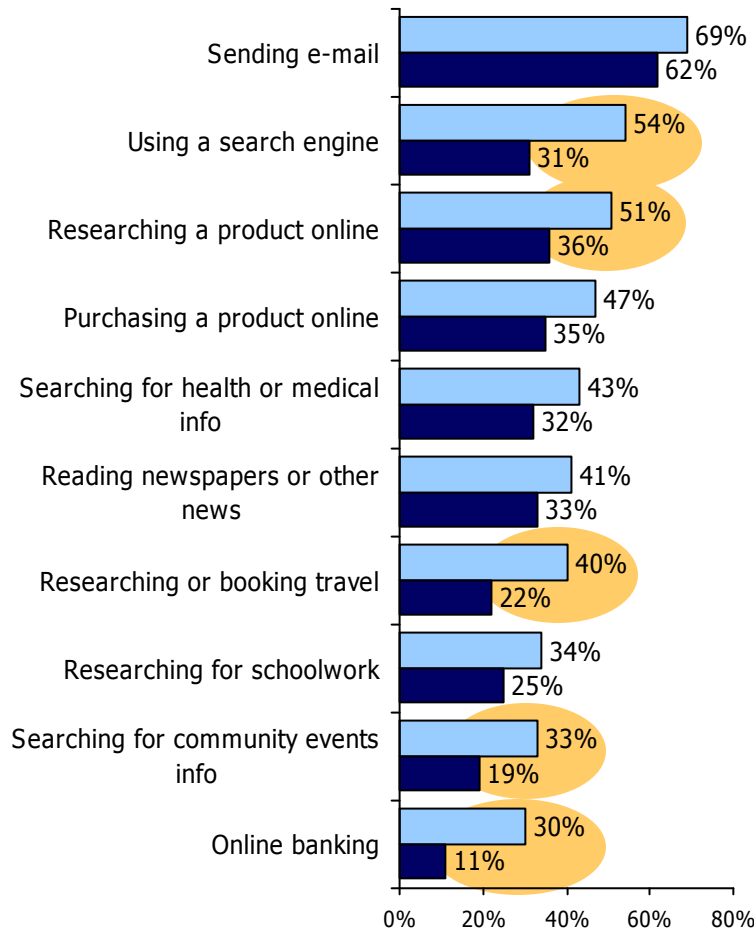

**Internet & Broadband Use in Kentucky
Rockcastle County Results from the
2005 County Level Technology Assessment Study**

Technology Use & Barriers: Rockcastle County

Technology Adoption & Use

Barriers to Internet & Broadband

Source: 2005 ConnectKY Technology Assessment Study. Statistically significant differences (z-test at 95% confidence level) between the two groups are highlighted.
 Note: Barriers to obtaining Internet and broadband use are rebased to show as a percent of all adults.

Uses for the Internet: Rockcastle County

Source: 2005 ConnectKY Technology Assessment Study.
Statistically significant differences (z-test at 95% confidence level) between the two groups are highlighted.