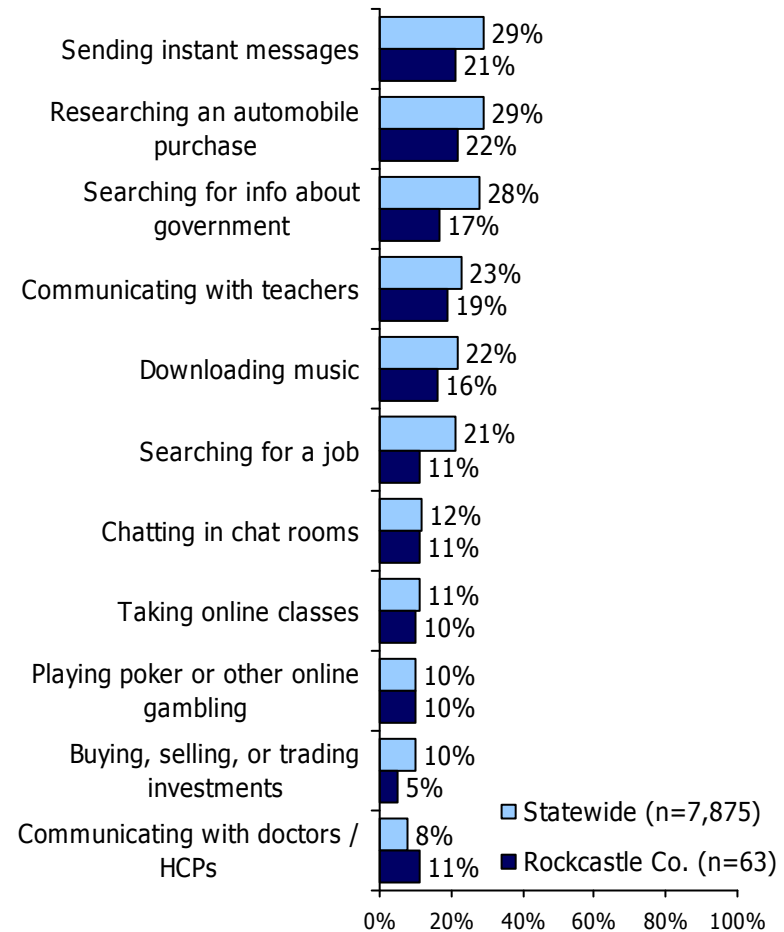

**Internet & Broadband Use in Kentucky
Rockcastle County Results from the
2005 County Level Technology Assessment Study**

Technology Use & Barriers: Rockcastle County

Technology Adoption & Use

Barriers to Internet & Broadband

Source: 2005 ConnectKY Technology Assessment Study. Statistically significant differences (z-test at 95% confidence level) between the two groups are highlighted.
 Note: Barriers to obtaining Internet and broadband use are rebased to show as a percent of all adults.

Uses for the Internet: Rockcastle County

Source: 2005 ConnectKY Technology Assessment Study.
Statistically significant differences (z-test at 95% confidence level) between the two groups are highlighted.