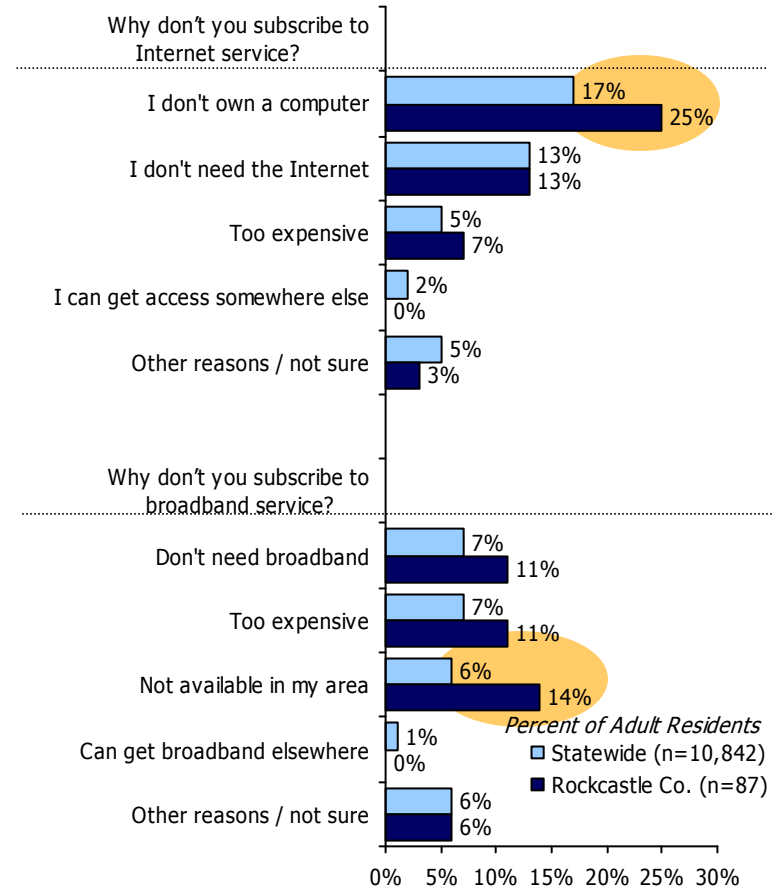

**Internet & Broadband Use in Kentucky
Rockcastle County Results from the
2005 County Level Technology Assessment Study**

Technology Use & Barriers: Rockcastle County

Technology Adoption & Use

Barriers to Internet & Broadband

Uses for the Internet: Rockcastle County

Source: 2005 ConnectKY Technology Assessment Study.
Statistically significant differences (z-test at 95% confidence level) between the two groups are highlighted.