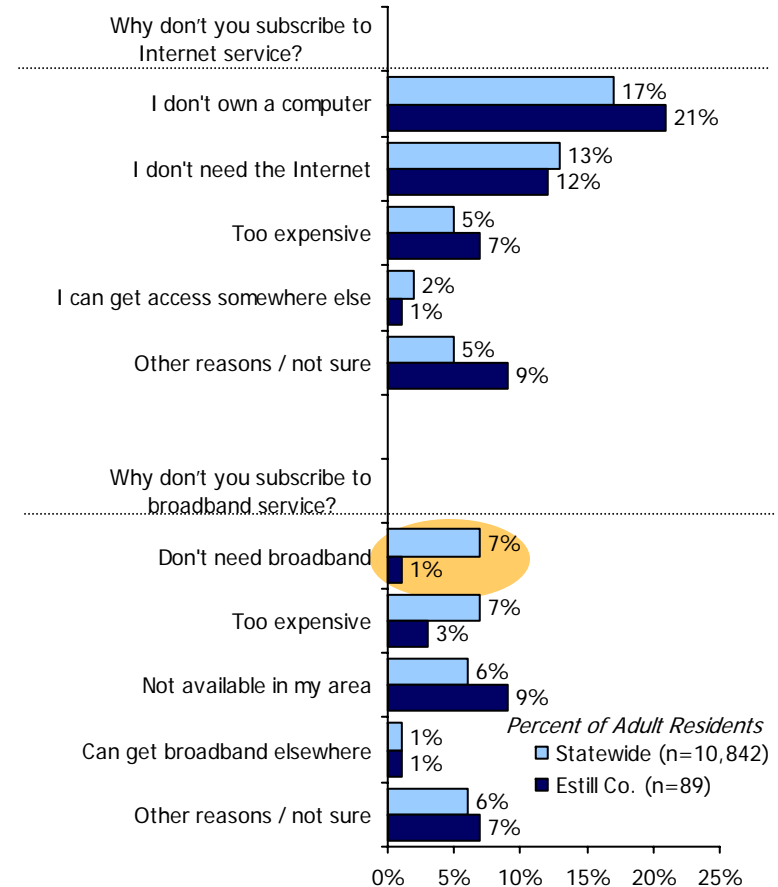

Barriers to Internet & Broadband

Source: 2005 ConnectKY Technology Assessment Study. Statistically significant differences (z-test at 95% confidence level) between the two groups are highlighted.
Note: Barriers to obtaining Internet and broadband use are rebased to show as a percent of all adults.